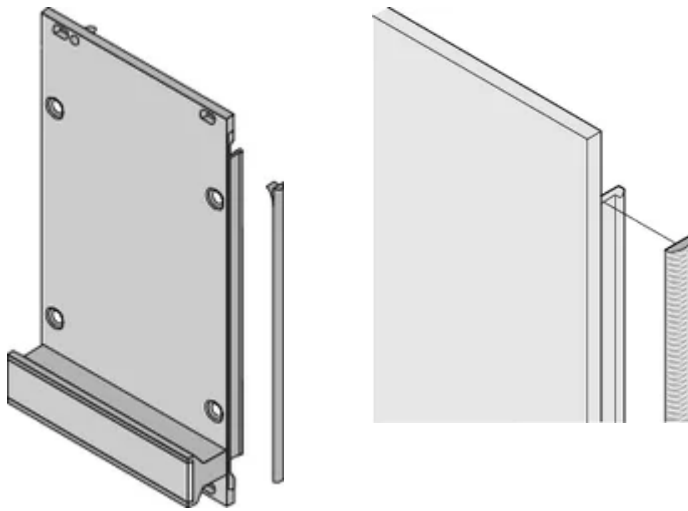

Product Family: EuropacPRO; RatiopacPRO; RatiopacPRO AIR; PropacPRO; Frame Type Plug-In Unit

Product Type: Shielding Kit

Works With: Subracks; Cases; Front Panels

Flammability Rating: UL® 94V-0

Gross Weight: 0.174kg

ADDITIONAL PRODUCT DETAILS

EMC gaskets (textile) are required for shielding the front panels.

DIAGRAMS

WARNING

---

nVent products shall be installed and used only as indicated in nVent's product instruction sheets and training materials. Instruction sheets are available at www.nvent.com and from your nVent customer service representative. Improper installation, misuse, misapplication or other failure to completely follow nVent's instructions and warnings may cause product malfunction, property damage, serious bodily injury and death and/or void your warranty.