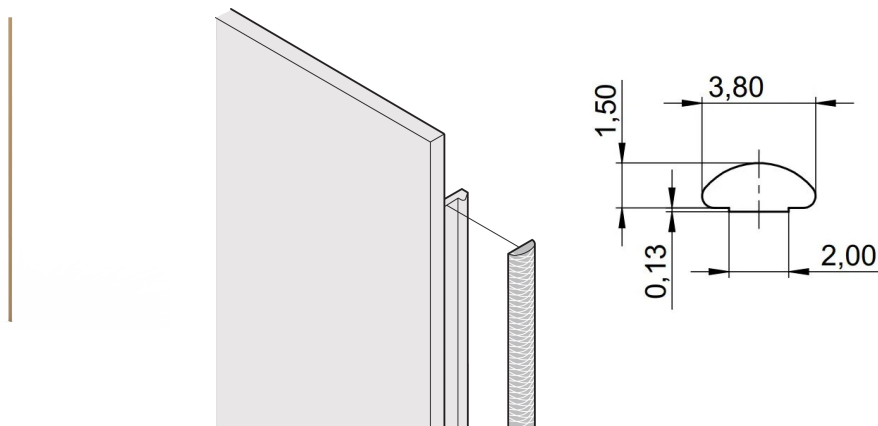

Front Panel EMC Textile Shielding Kit, -40... +70°C, 6 U; 100 pieces

CATALOG NUMBER

21101-856

The textile EMC gaskets are inserted into a slot on the right hand side of the U-shaped front panels. The gaskets are glued to the front panel.

CERTIFICATIONS

FEATURES

Textile EMC gasket is affixed laterally on the front panel or in the groove of the right-hand profile as appropriate.

Profile seal is bonded onto the contact surface of the 19" bracket or of the rear angle and sets up the conductive connection to the U-shaped front panels

Temperature range -40 °C ... +70 °C

PRODUCT ATTRIBUTES

Rack Height: 6U

Package Quantity: 100

Material: Thermoplastic Elastomer

Product Family: EuropacPRO; RatiopacPRO; RatiopacPRO AIR; PropacPRO; Frame Type Plug-In Unit