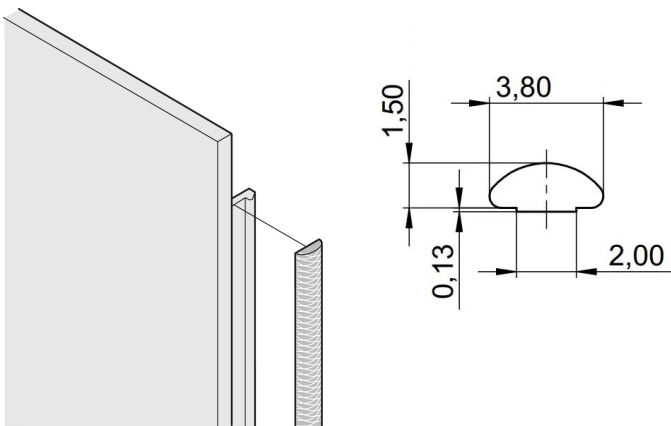

Front Panel EMC Textile Shielding Kit, -40... +70°C, 2 U; 10 pieces

CATALOG NUMBER

21101-857

The textile EMC gaskets are inserted into a slot on the right hand side of the U-shaped front panels. The gaskets are glued to the front panel.

CERTIFICATIONS

FEATURES

Textile EMC gasket is affixed laterally on the front panel or in the groove of the right-hand profile as appropriate.

Profile seal is bonded onto the contact surface of the 19" bracket or of the rear angle and sets up the conductive connection to the U-shaped front panels

Temperature range -40 °C ... +70 °C

PRODUCT ATTRIBUTES

Rack Height: 2U

Package Quantity: 10

Material: Thermoplastic Elastomer

Product Family: EuropacPRO; RatiopacPRO; RatiopacPRO AIR; PropacPRO; Frame Type Plug-In Unit