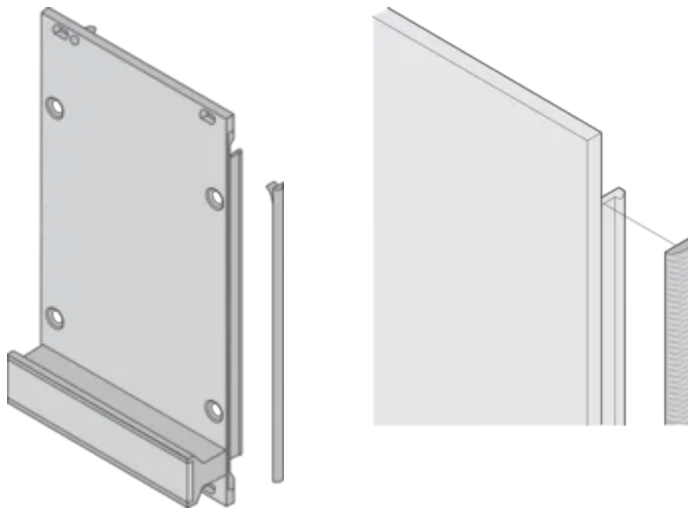

Product Family: EuropacPRO; RatiopacPRO; RatiopacPRO AIR; PropacPRO; Frame Type Plug-In Unit

Product Type: Shielding Kit

Works With: Subracks; Cases; Front Panels

Flammability Rating: UL® 94V-0

Gross Weight: 0.047kg

ADDITIONAL PRODUCT DETAILS

EMC gaskets (textile) are required for shielding the front panels.

DIAGRAMS

WARNING

---

nVent products shall be installed and used only as indicated in nVent's product instruction sheets and training materials. Instruction sheets are available at www.nvent.com and from your nVent customer service representative. Improper installation, misuse, misapplication or other failure to completely follow nVent's instructions and warnings may cause product malfunction, property damage, serious bodily injury and death and/or void your warranty.