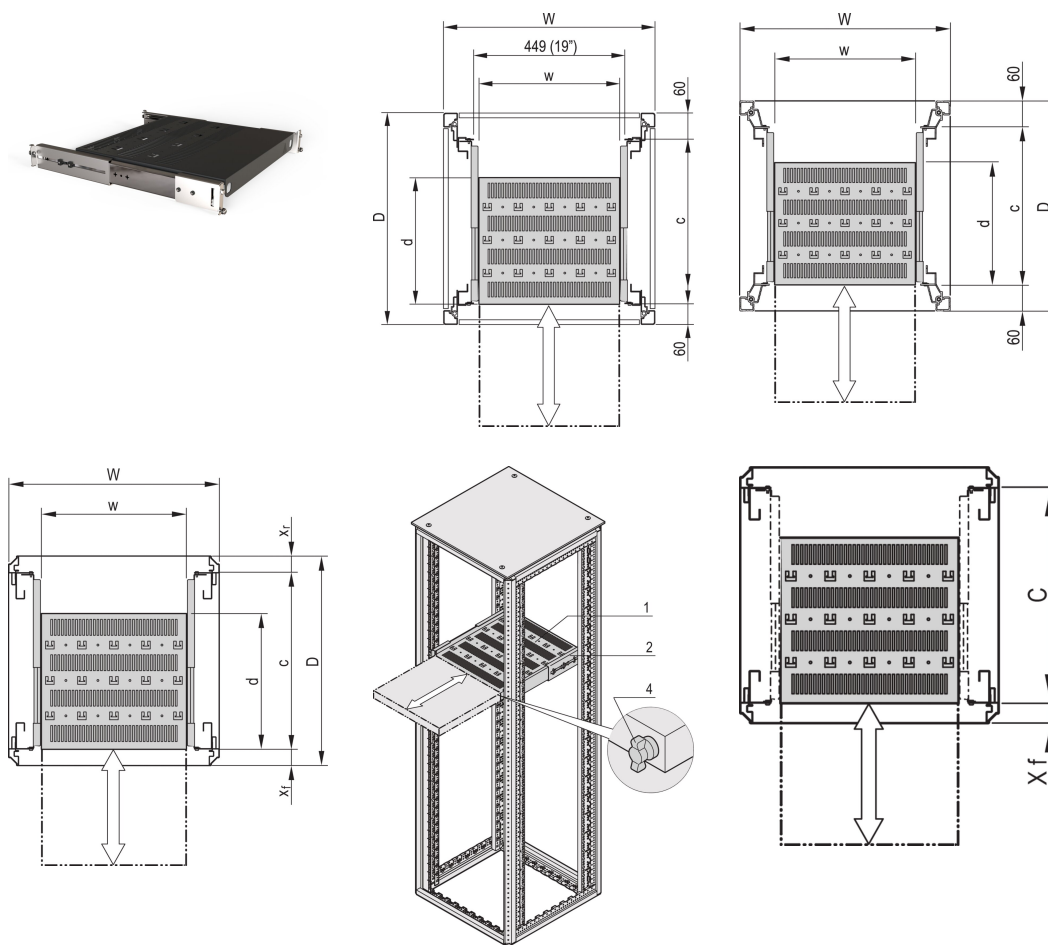

Varistar CP | 19" Telescopic Shelf, 70 kg, 553W 600D, RAL 7021

CATALOG NUMBER

21130-352

Varistar, Novastar and Eurorack 19" Shelf, Stationary with 70 kg load capacity, perforated for ease of assembly.

CERTIFICATIONS

FEATURES

Perforated cut-outs for assembling cable ties

Static load-carrying capacity 70 kg

Incl. telescopic slides

Locking with T-bar lock possible

St, 1.5 mm

Hammer head perforation for assembly with cable ties

PRODUCT ATTRIBUTES

Type: Equipment Shelf

Package Quantity: 1

Color: Black Grey

Color Code: RAL 7021

Finish: Powder Coated

Material: Steel

Product Family: Varistar CP; Novastar

Product Type: Shelf

Works With: Varistar CP

Net Weight: 6.61kg

ADDITIONAL PRODUCT DETAILS

Mounting bracket for assembly of telescopic slide at frame please order separately.

Please order T-bar lock separately.