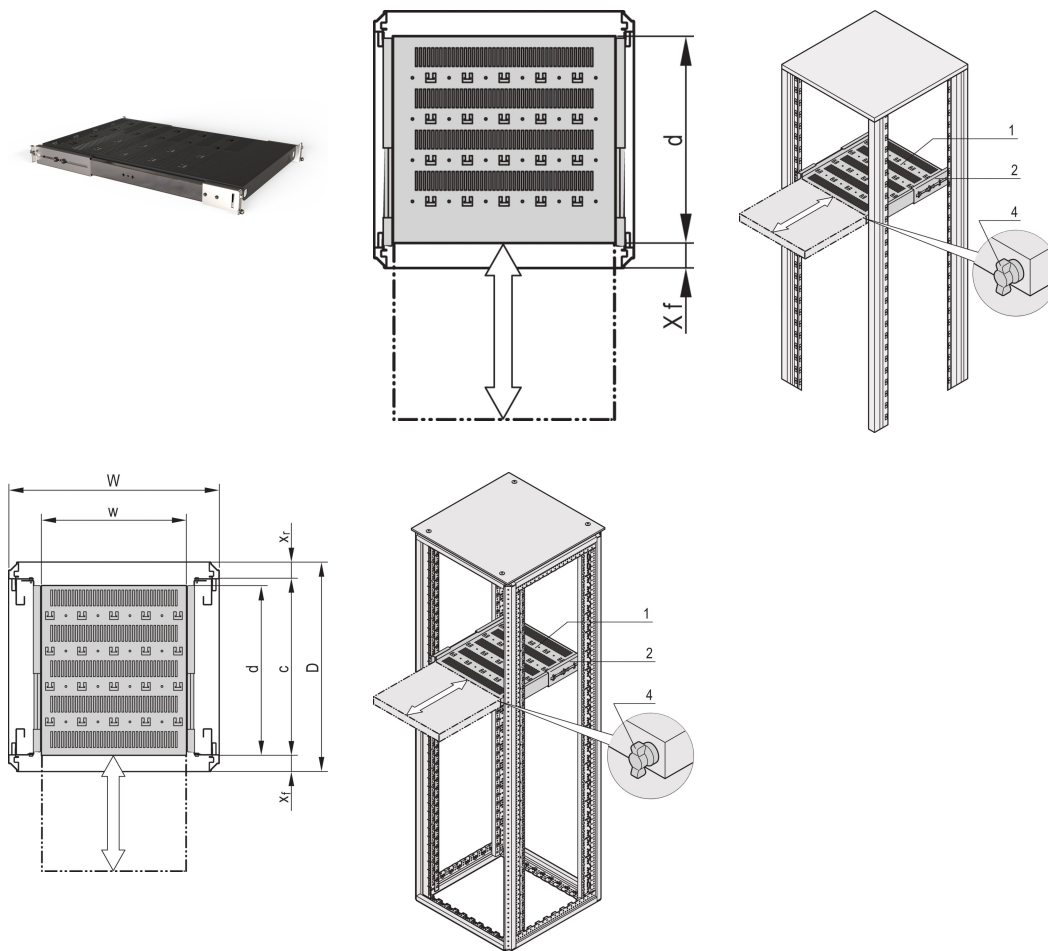

Varistar CP | 19" Telescopic Shelf, 70 kg, 553W 800D, RAL 7021

CATALOG NUMBER

21130-355

Varistar, Novastar and Eurorack 19" Shelf, Stationary with 70 kg load capacity, perforated for ease of assembly.

CERTIFICATIONS

FEATURES

Perforated cut-outs for assembling cable ties

Static load-carrying capacity 70 kg

Incl. telescopic slides

Locking with T-bar lock possible

St, 1.5 mm

Hammer head perforation for assembly with cable ties

PRODUCT ATTRIBUTES

Type: Telescopic Shelf

Package Quantity: 1

Color: Black Grey

Color Code: RAL 7021

Finish: Powder Coated

Material: Steel

Product Family: Varistar CP; Novastar

Product Type: Shelf

Works With: Varistar CP

Net Weight: 5.598kg

ADDITIONAL PRODUCT DETAILS

Mounting bracket for assembly of telescopic slide at frame please order separately.

Please order T-bar lock separately.