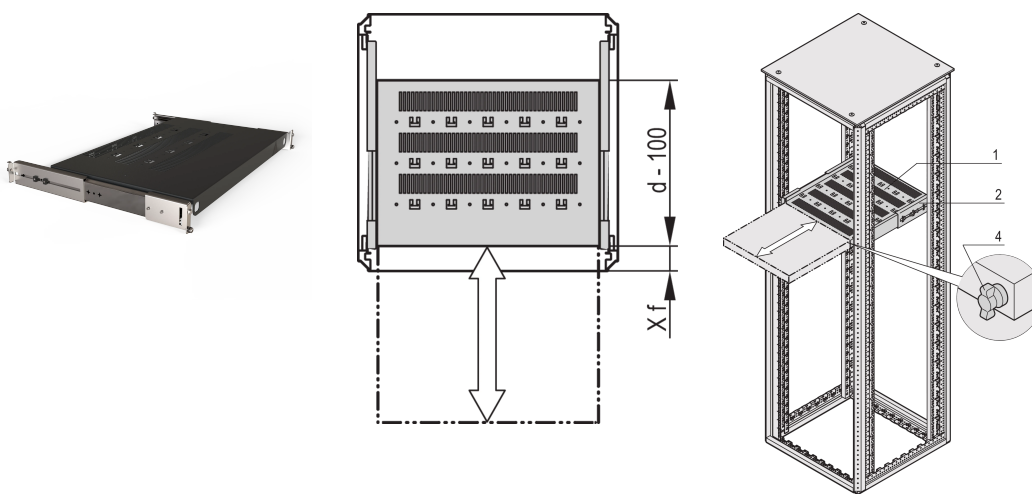

# Varistar CP | 19" Telescopic Shelf, 70 kg, 800W 500D, RAL 7021

## CATALOG NUMBER

21130-372

Varistar, Novastar and Eurorack 19" Shelf, Stationary with 70 kg load capacity, perforated for ease of assembly.

## FEATURES

Perforated cut-outs for assembling cable ties

Static load-carrying capacity 70 kg

Incl. telescopic slides

Locking with T-bar lock possible

St, 1.5 mm

Hammer head perforation for assembly with cable ties

## PRODUCT ATTRIBUTES

Type: Telescopic Shelf

Package Quantity: 1

Color: Black Grey

Color Code: RAL 7021

Finish: Powder Coated

Material: Steel

Product Family: Varistar CP; Novastar