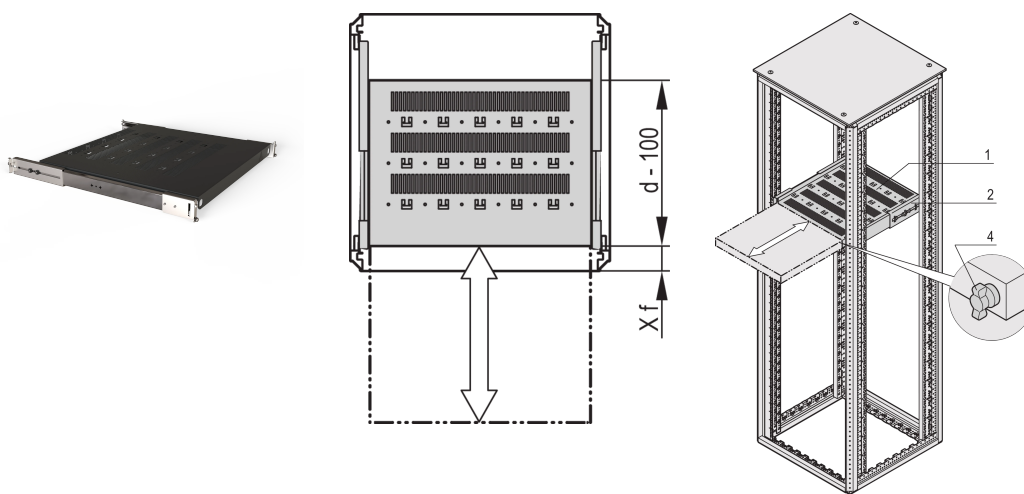

# Varistar CP | 19" Telescopic Shelf, 70 kg, 800W 700D, RAL 7021

## CATALOG NUMBER

21130-374

Varistar, Novastar and Eurorack 19" Shelf, Stationary with 70 kg load capacity, perforated for ease of assembly.

## FEATURES

Perforated cut-outs for assembling cable ties

Static load-carrying capacity 70 kg

Incl. telescopic slides

Locking with T-bar lock possible

St, 1.5 mm

Hammer head perforation for assembly with cable ties

## PRODUCT ATTRIBUTES

Type: Telescopic Shelf

Package Quantity: 1

Color: Black Grey

Color Code: RAL 7021

Finish: Powder Coated

Material: Steel

Product Family: Varistar CP; Novastar