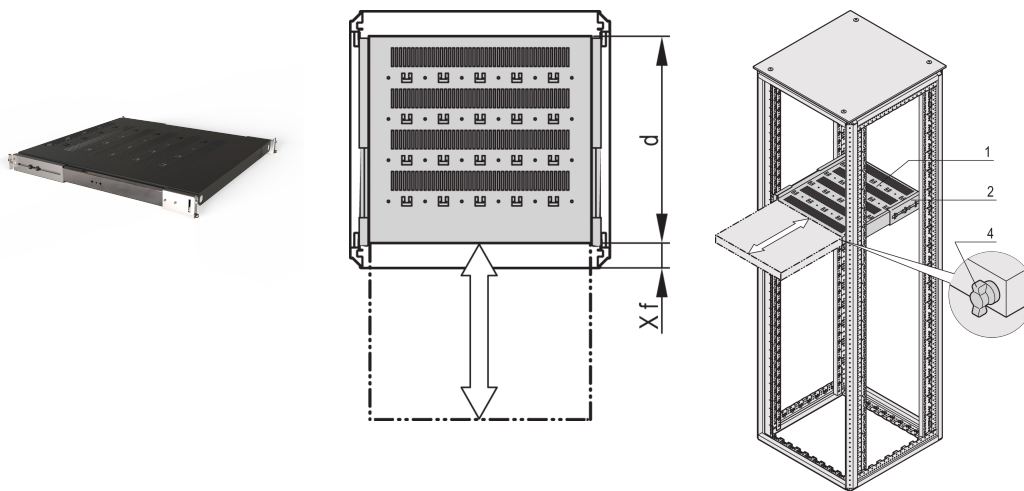

Varistar CP | 19" Telescopic Shelf, 70 kg, 800W 800D, RAL 7021

CATALOG NUMBER

21130-375

Varistar, Novastar and Eurorack 19" Shelf, Stationary with 70 kg load capacity, perforated for ease of assembly.

CERTIFICATIONS

FEATURES

Perforated cut-outs for assembling cable ties

Static load-carrying capacity 70 kg

Incl. telescopic slides

Locking with T-bar lock possible

St, 1.5 mm

Hammer head perforation for assembly with cable ties

PRODUCT ATTRIBUTES

Type: Telescopic Shelf

Package Quantity: 1

Color: Black Grey

Color Code: RAL 7021

Finish: Powder Coated

Material: Steel

Product Family: Varistar CP; Novastar

Product Type: Shelf

Works With: Varistar CP

Gross Weight: 11.87kg

ADDITIONAL PRODUCT DETAILS

Mounting bracket for assembly of telescopic slide at frame please order separately.

Please order T-bar lock separately.