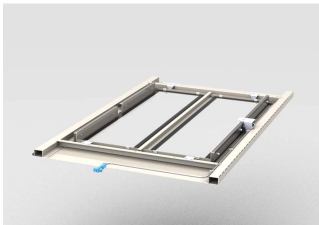

Aisle Containment Automatic Top Cover, 1200W 600D, RAL 7021

CATALOG NUMBER

21130-592

Top cover that can be automatically opened in case of an event on site.

CERTIFICATIONS

FEATURES

Automatic containment top covers open automatically in the event of fire so that the facility sprinkler systems can put out the fire. In normal operation, the top covers are kept closed by electromagnets and open when the floating contact of the fire detection system is opened

Suitable for an aisle width of 1200 mm

Top cover with safety glass, 7 mm

With the universal top cover profile, the aisle height can be increased by 84 mm; please order separately

The top cover can be removed from the inside. When opened, the top cover provides access to lighting and sprinkler systems above the containment system for maintenance work

Please order the control unit, which can be used to control up to 12 automatic top covers, separately

A 24 VDC power supply unit is required to operate the system. Please order separately