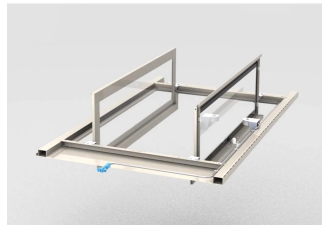

Aisle Containment Automatic Top Cover, 1200W 600D, RAL 7021

CATALOG NUMBER

21130-592

Top cover that can be automatically opened in case of an event on site.

CERTIFICATIONS

FEATURES

Automatic containment top covers open automatically in the event of fire so that the facility sprinkler systems can put out the fire. In normal operation, the top covers are kept closed by electromagnets and open when the floating contact of the fire detection system is opened

Suitable for an aisle width of 1200 mm

Top cover with safety glass, 7 mm

With the universal top cover profile, the aisle height can be increased by 84 mm; please order separately

The top cover can be removed from the inside. When opened, the top cover provides access to lighting and sprinkler systems above the containment system for maintenance work

Please order the control unit, which can be used to control up to 12 automatic top covers, separately

A 24 VDC power supply unit is required to operate the system. Please order separately