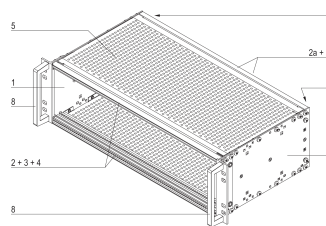

EuropacPRO 19" Subrack Kit for Railway, Shielded, EN 50155, 3 U, 84 HP, 235 mm

CATALOG NUMBER

21500-079

Subrack for Railway applications, conform to EN50155 standard, shielded versions.

CERTIFICATIONS

FEATURES

Shock and vibration tested to EN 50155, part 12.2.11

The 19" bracket is firmly fixed to the side panel (tox-cold welded) and is especially suited for high mechanical stresses (vibration resistance)

The double 19" screwing position adds to additionally safety (NFF standard)

IP 20, in accordance with IEC 60529

EMC of approximately 40 dB at 1 GHz, 30 dB at 2 GHz, assuming that the front is covered with shielded front panels, testing in accordance with VG 95373 part 15

Aluminum construction

Modifications such as cutouts, different finishes or dimensions available

Supplied as space-saving flat-pack

PRODUCT ATTRIBUTES

Rack Height: 3U

Package Quantity: 1

Depth: 9.25in

For Mounting: Backplane

Gasket Type: Textile EMC