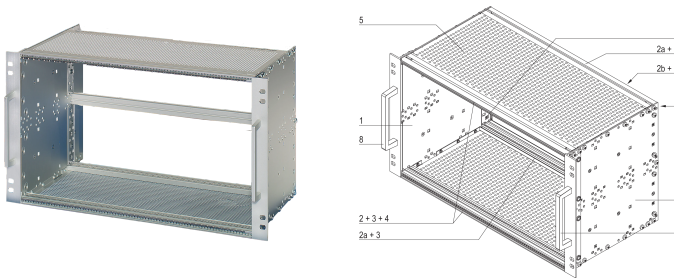

EuropacPRO 19" Subrack Kit for Railway, Shielded, EN 50155, 6 U, 84 HP, 235 mm

CATALOG NUMBER

21500-080

Subrack for Railway applications, conform to EN50155 standard, shielded versions.

CERTIFICATIONS

FEATURES

Shock and vibration tested to EN 50155, part 12.2.11

The 19" bracket is firmly fixed to the side panel (tox-cold welded) and is especially suited for high mechanical stresses (vibration resistance)

The double 19" screwing position adds to additionally safety (NFF standard)

IP 20, in accordance with IEC 60529

EMC of approximately 40 dB at 1 GHz, 30 dB at 2 GHz, assuming that the front is covered with shielded front panels, testing in accordance with VG 95373 part 15

Aluminum construction

Modifications such as cutouts, different finishes or dimensions available

Supplied as space-saving flat-pack

PRODUCT ATTRIBUTES

Rack Height: 6U

Package Quantity: 1

Depth: 9.25in

For Mounting: Backplane

Gasket Type: Textile EMC