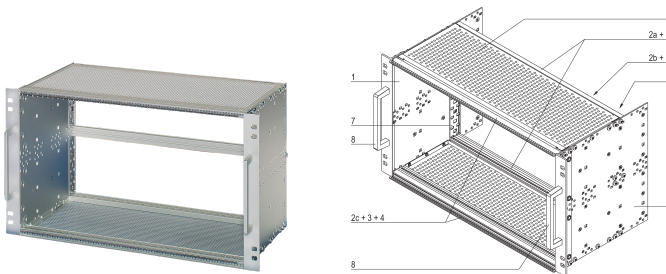

EuropacPRO 19" Subrack Kit for Railway, Shielded, EN 50155, CompactPCI, 6 U, 84 HP, 235 mm

CATALOG NUMBER

21500-082

Subrack for Railway applications, conform to EN50155 standard, for Compact PCI applications.

CERTIFICATIONS

FEATURES

Shock and vibration tested to EN 50155, part 12.2.11

The 19" bracket is firmly fixed to the side panel (tox-cold welded) and is especially suited for high mechanical stresses (vibration resistance)

The double 19" screwing position adds to additionally safety (NFF standard)

IP 20, in accordance with IEC 60529

EMC of approximately 40 dB at 1 GHz, 30 dB at 2 GHz, assuming that the front is covered with shielded front panels, testing in accordance with VG 95373 part 15

Aluminum construction

Supplied as space-saving flat-pack

PRODUCT ATTRIBUTES

Rack Height: 6U

Package Quantity: 1

Depth: 9.25in

For Mounting: Backplane

Gasket Type: Textile EMC