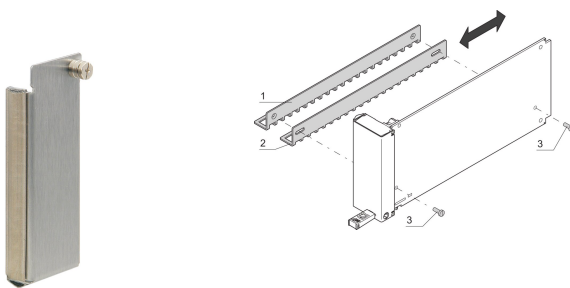

MicroTCA.4 Front Panel (above MCH), Mid-Size Single, Shielded, SSt

CATALOG NUMBER

21850-102

AdvancedTCA front panel (stainless steel) for textile gasketing. Shielded filler modules are used to close unused slots.

CERTIFICATIONS

FEATURES

In accordance with MicroTCA.1 and MicroTCA.4 specifications

Shielded filler modules are used to close unused slots

Can be screwed on; is supported on the guide rail

PRODUCT ATTRIBUTES

Package Quantity: 1

Accessory Type: Front panel

Mounting: Screw-on Front

Gasket Type: Textile EMC

Front Finish: Raw

Rear Finish: Raw

EMC Shielding: Yes

Material: Stainless Steel