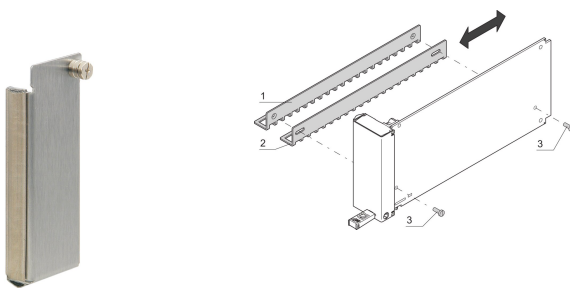

MicroTCA.4 Front Panel (above MCH), Full-Size Single, Shielded, SSt

CATALOG NUMBER

21850-103

AdvancedTCA front panel (stainless steel) for textile gasketing. Shielded filler modules are used to close unused slots.

CERTIFICATIONS

FEATURES

In accordance with MicroTCA.1 and MicroTCA.4 specifications

Shielded filler modules are used to close unused slots

Can be screwed on; is supported on the guide rail

PRODUCT ATTRIBUTES

Package Quantity: 1

Accessory Type: Front panel

Mounting: Screw-on Front

Gasket Type: Textile EMC

Front Finish: Raw

Rear Finish: Raw

EMC Shielding: Yes

Material: Stainless Steel