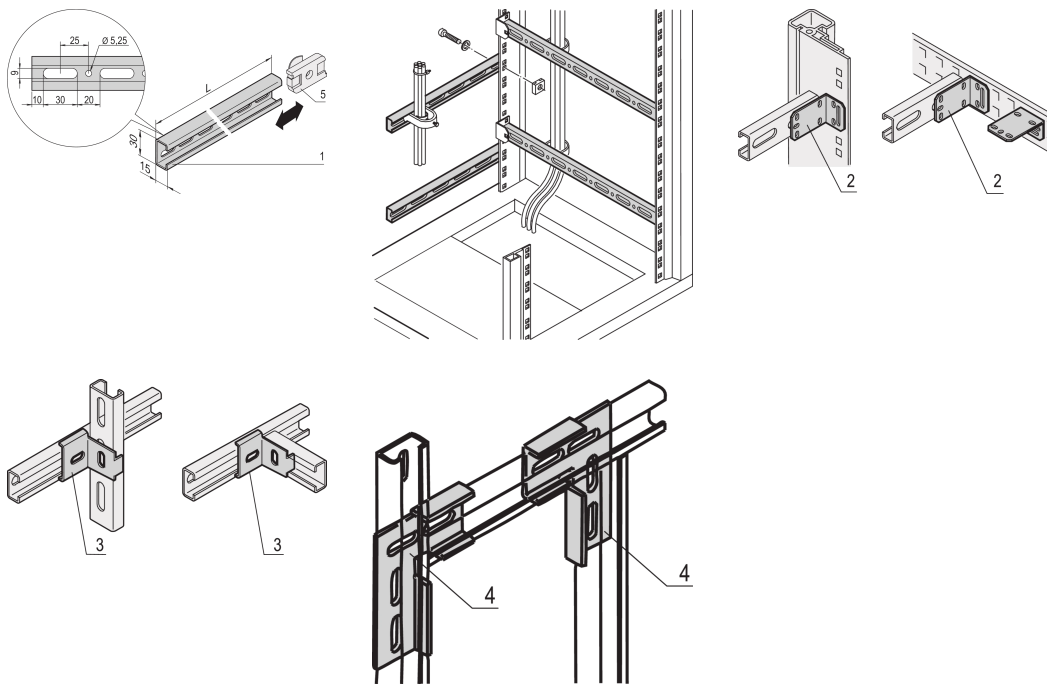

Labrack C-Rail for 19" Stationary 39 U

CATALOG NUMBER

22114-461

For assembly to the vertical uprights on the right and left hand side of the 19" plane; especially suited for cable eyes.

CERTIFICATIONS

FEATURES

For assembly to the vertical uprights on the right and left hand side of the 19" plane; especially suited for cable eyes

PRODUCT ATTRIBUTES

Rack Height: 39U

Package Quantity: 2

Finish: Zinc Plated

Material: Steel

Product Family: Labrack

Product Type: C-Rail

Gross Weight: 2.45kg

ADDITIONAL PRODUCT DETAILS

Please order assembly kit separately. Not suitable on mobile 19" lab racks.

WARNING

nVent products shall be installed and used only as indicated in nVent's product instruction sheets and training materials. Instruction sheets are available at www.nvent.com and from your nVent customer service representative. Improper installation, misuse, misapplication or other failure to completely follow nVent's instructions and warnings may cause product malfunction, property damage, serious bodily injury and death and/or void your warranty.