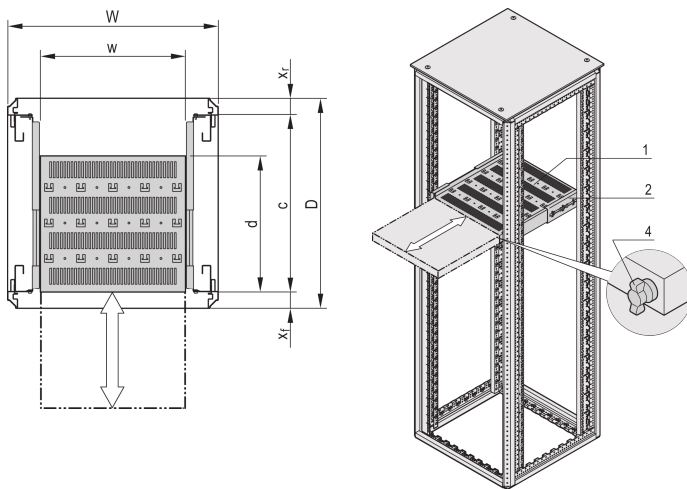

# Varistar CP | 19" Telescopic Shelf 70 kg, 600W 500D, RAL 7035

## CATALOG NUMBER

**22130-352**

Varistar, Novastar and Eurorack 19" Shelf, Stationary with 70 kg load capacity, perforated for ease of assembly.

## FEATURES

Perforated cut-outs for assembling cable ties

Static load-carrying capacity 70 kg

Incl. telescopic slides

Locking with T-bar lock possible

St, 1.5 mm

Hammer head perforation for assembly with cable ties