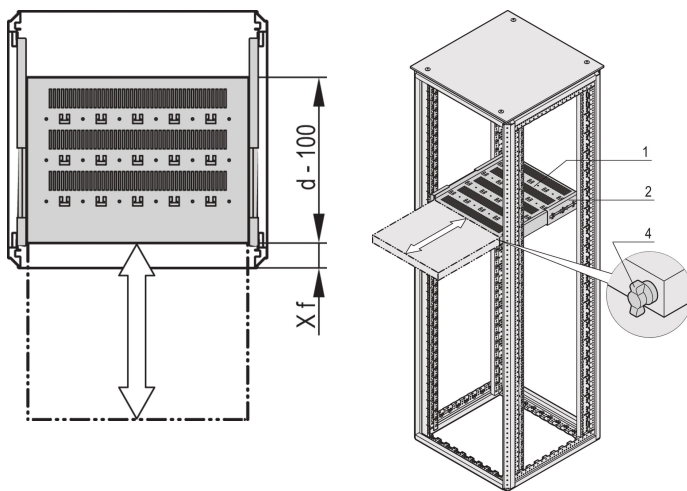

Varistar CP | 19" Telescopic Shelf 70 kg, 800W 500D, RAL 7035

CATALOG NUMBER

22130-372

Varistar, Novastar and Eurorack 19" Shelf, Stationary with 70 kg load capacity, perforated for ease of assembly.

CERTIFICATIONS

FEATURES

Perforated cut-outs for assembling cable ties

Static load-carrying capacity 70 kg

Incl. telescopic slides

Locking with T-bar lock possible

St, 1.5 mm

Hammer head perforation for assembly with cable ties

PRODUCT ATTRIBUTES

Type: Telescopic Shelf

Package Quantity: 1

Color: Light Grey

Color Code: RAL 7035

Finish: Powder Coated

Material: Steel

Product Family: Varistar CP; Novastar

Product Type: Shelf

Gross Weight: 7kg

ADDITIONAL PRODUCT DETAILS

Mounting bracket for assembly of telescopic slide at frame please order separately.

Please order T-bar lock separately.

WARNING

nVent products shall be installed and used only as indicated in nVent's product instruction sheets and training materials. Instruction sheets are available at www.nvent.com and from your nVent customer service representative. Improper installation, misuse, misapplication or other failure to completely follow nVent's instructions and warnings may cause product malfunction, property damage, serious bodily injury and death and/or void your warranty.