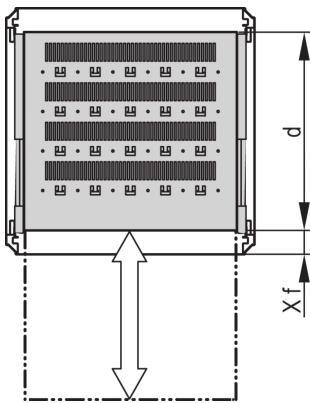

Varistar CP | Telescopic Shelf Universal, 70 kg, 800W 800D, RAL 7035

CATALOG NUMBER

22130-375

Varistar, Novastar and Eurorack 19" Shelf, Stationary with 70 kg load capacity, perforated for ease of assembly.

CERTIFICATIONS

FEATURES

Perforated cut-outs for assembling cable ties

Static load-carrying capacity 70 kg

Incl. telescopic slides

Locking with T-bar lock possible

St, 1.5 mm

Hammer head perforation for assembly with cable ties

PRODUCT ATTRIBUTES

Type: Telescopic Shelf

Package Quantity: 1

Color: Light Grey

Color Code: RAL 7035

Finish: Powder Coated

Material: Steel

Product Family: Varistar CP; Novastar

Product Type: Shelf

Gross Weight: 11.8kg

ADDITIONAL PRODUCT DETAILS

Mounting bracket for assembly of telescopic slide at frame please order separately.

Please order T-bar lock separately.

WARNING

nVent products shall be installed and used only as indicated in nVent's product instruction sheets and training materials. Instruction sheets are available at www.nvent.com and from your nVent customer service representative. Improper installation, misuse, misapplication or other failure to completely follow nVent's instructions and warnings may cause product malfunction, property damage, serious bodily injury and death and/or void your warranty.