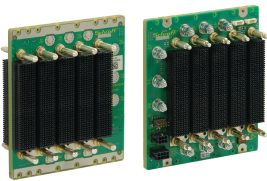

VPX Backplane, 3 U, 5 Slots, Full-Mesh, With RTM

CATALOG NUMBER

23001-813

The nVent SCHROFF VPX Backplane have excellent Signal Integrity for highest data transfer rates.

CERTIFICATIONS

FEATURES

In accordance with: VITA 46.0 VPX base standard; VITA 46.3 Serial RapidIO on VPX; VITA 46.4 PCI Express on VPX Fabric Connector; VITA 46.7 Ethernet on VPX Fabric Connector; VITA 46.11 System Management for VPX

DIP switch for system slot settings

JTAG connections

Lockable aux utility and sense connectors

M4 power studs for power supply, max. 22 A per slot for each voltage

PRODUCT ATTRIBUTES

Product Type: Backplane

Number of Slots: 5

Rack Height: 3U

Backplane Type: VPX Full-mesh

Slot Width: 4HP

Connector Type: MultiGig

Power Connector Type: Powerstuds M4

Utility Connector Type: Microfit, 8-pin

Net Weight: 0.53kg