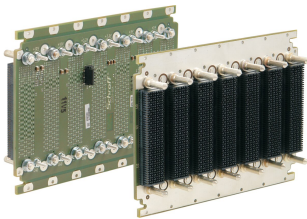

VPX Backplane, 3 U, 9 Slots, BKP3-CEN09-15.2.17-4, RTM

CATALOG NUMBER

23001-834

The nVent SCHROFF VPX Backplane have excellent Signal Integrity for highest data transfer rates.

CERTIFICATIONS

FEATURES

In accordance with: VITA 46.0 VPX base standard; VITA 46.3 Serial RapidIO on VPX; VITA 46.4 PCI Express on VPX Fabric Connector; VITA 46.7 Ethernet on VPX Fabric Connector; VITA 46.11 System Management for VPX

DIP switch for system slot settings

JTAG connections

Lockable aux utility and sense connectors

M4 power studs for power supply, max. 22 A per slot for each voltage

PRODUCT ATTRIBUTES

Product Type: Backplane

Number of Slots: 9

Rack Height: 3U

Backplane Type: VPX, VITA 65

Slot Width: 5HP

Connector Type: MultiGig

Power Connector Type: Powerstuds M4

Utility Connector Type: Microfit, 8-pin

Gross Weight: 1.014kg