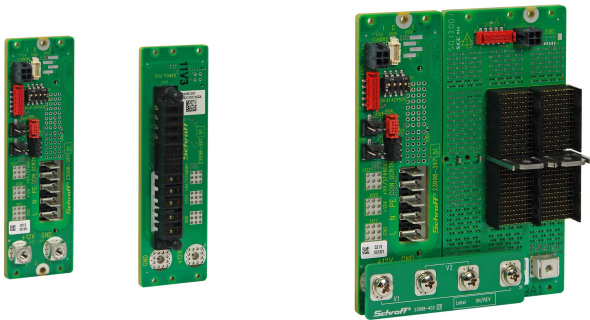

# CPCI Serial Power Backplane, 3 U, 8 HP, 1 Slot

## CATALOG NUMBER

**23098-397**

Power Backplane for CompactPCI Serial applications. Up to 4 Power backplanes can be connected to increase power or for redundancy.

## FEATURES

Power backplane for pluggable PSUs with FCI Power Blade

3 U, 8 HP, 1 PSU connector

Separate inputs for AC and DC with Fastons

Connector for 12 V, 5 V standby, utility signals, current sharing, power button, serial console to a UPS and digital I/O at the rear

Utility Connector Type: MicroMatch, 10-pin

Net Weight: 0.185kg

Package Quantity: 1