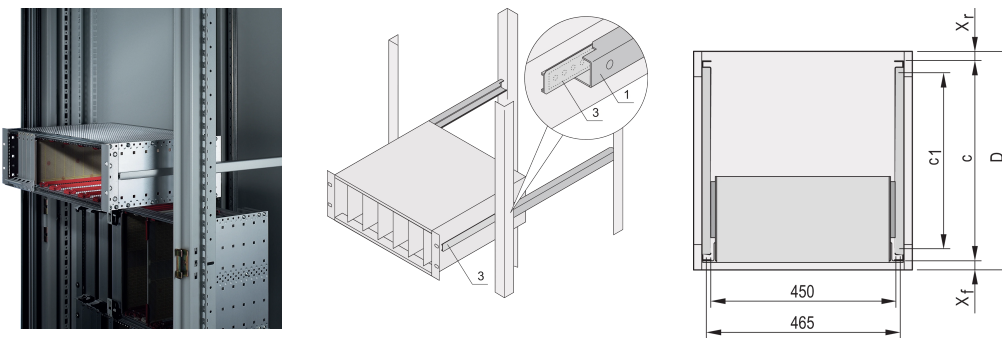

Telescopic Slides C-Profile for Cabinet for Fitting LABRACK, 250 mm

CATALOG NUMBER

24562-446

Telescopic slides with guiding profile for fitting in cabinets with 25 kg load capacity.

CERTIFICATIONS

FEATURES

For mounting 84 HP wide subracks in the 19" plane

Loading capacity: 25 kg per pair

The guiding profile (1) is matched to the fixing dimension in the cabinet (it is bolted to the 19" profile of the cabinet); the adaptor Rail (3) is matched to the depth and fixing dimension on the subrack (it is inserted into the guiding profile like a telescopic slide)

PRODUCT ATTRIBUTES

Product Family: Labrack

Package Quantity: 2

Finish: Anodized

Material: Aluminum

Product Type: Telescopic Slide

Type: C Profile

Gross Weight: 0.304kg