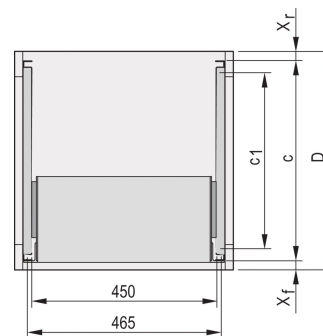

C-Profile Adaptor for Subracks Assembled into Cabinets, 235 mm

CATALOG NUMBER

24562-454

The C-profile, assembled on the Side Panel of the subrack serves to fix the subrack on the guiding profile when mounted into a cabinet.

CERTIFICATIONS

FEATURES

The C-profile fixes the subrack on the guiding profile when mounted into a cabinet.

PRODUCT ATTRIBUTES

Package Quantity: 2

Finish: Anodized

Material: Aluminum

Product Family: EuropacPRO

Product Type: Telescopic Slide

Works With: Subracks

Net Weight: 0.09kg

ADDITIONAL PRODUCT DETAILS

Note: No end stop when pulling out the subrack.

WARNING

nVent products shall be installed and used only as indicated in nVent's product instruction sheets and training materials. Instruction sheets are available at www.nvent.com and from your nVent customer service representative. Improper installation, misuse, misapplication or other failure to completely follow nVent's instructions and warnings may cause product malfunction, property damage, serious bodily injury and death and/or void your warranty.