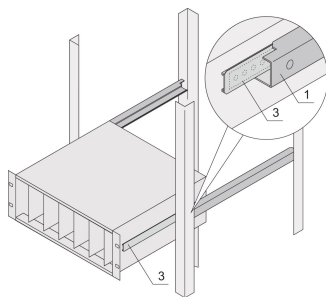

C-Profile Adaptor for Subracks Assembled into Cabinets, 235 mm

CATALOG NUMBER

24562-454

The C-profile, assembled on the Side Panel of the subrack serves to fix the subrack on the guiding profile when mounted into a cabinet.

CERTIFICATIONS

FEATURES

The C-profile fixes the subrack on the guiding profile when mounted into a cabinet.

PRODUCT ATTRIBUTES

Package Quantity: 2

Finish: Anodized

Material: Aluminum

Product Family: EuropacPRO

Product Type: Telescopic Slide

Works With: Subracks

Net Weight: 0.09kg

ADDITIONAL PRODUCT DETAILS

Note: No end stop when pulling out the subrack.

WARNING

nVent products shall be installed and used only as indicated in nVent's product instruction sheets and training materials. Instruction sheets are available at www.nvent.com and from your nVent customer service representative. Improper installation, misuse, misapplication or other failure to completely follow nVent's instructions and warnings may cause product malfunction, property damage, serious bodily injury and death and/or void your warranty.