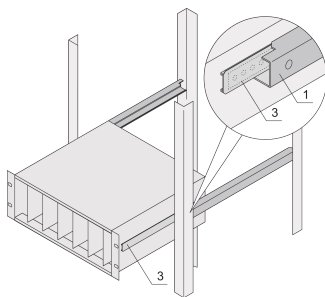

# C-Profile Adaptor for Subracks Assembled into Cabinets, 295 mm

## CATALOG NUMBER

**24562-455**

The C-profile, assembled on the Side Panel of the subrack serves to fix the subrack on the guiding profile when mounted into a cabinet.

## FEATURES

The C-profile fixes the subrack on the guiding profile when mounted into a cabinet.