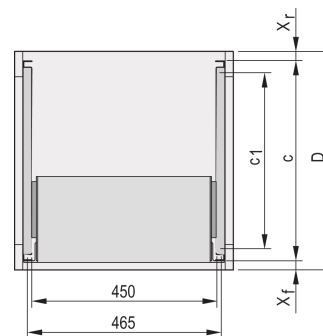

# C-Profile Adaptor for Subracks Assembled into Cabinets, 295 mm

## CATALOG NUMBER

**24562-455**

The C-profile, assembled on the Side Panel of the subrack serves to fix the subrack on the guiding profile when mounted into a cabinet.