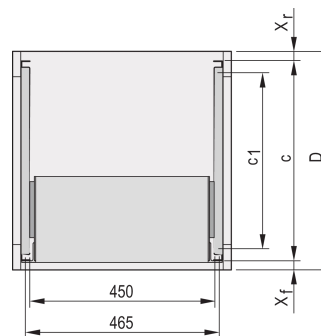

C-Profile Adaptor for Subracks Assembled into Cabinets, 475 mm

CATALOG NUMBER

24562-458

The C-profile, assembled on the Side Panel of the subrack serves to fix the subrack on the guiding profile when mounted into a cabinet.

CERTIFICATIONS

FEATURES

The C-profile fixes the subrack on the guiding profile when mounted into a cabinet.

PRODUCT ATTRIBUTES

Package Quantity: 2

Finish: Anodized

Material: Aluminum

Product Family: EuropacPRO

Product Type: Telescopic Slide

Works With: Subracks

Net Weight: 0.208kg

ADDITIONAL PRODUCT DETAILS

Note: No end stop when pulling out the subrack.

WARNING

nVent products shall be installed and used only as indicated in nVent's product instruction sheets and training materials. Instruction sheets are available at www.nvent.com and from your nVent customer service representative. Improper installation, misuse, misapplication or other failure to completely follow nVent's instructions and warnings may cause product malfunction, property damage, serious bodily injury and death and/or void your warranty.