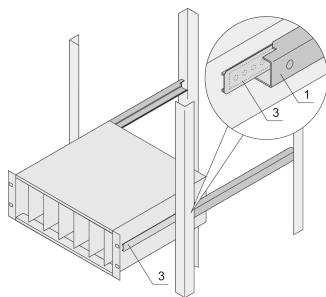

C-Profile Adaptor for Subracks Assembled into Cabinets, 475 mm

CATALOG NUMBER

24562-458

The C-profile, assembled on the Side Panel of the subrack serves to fix the subrack on the guiding profile when mounted into a cabinet.

CERTIFICATIONS

FEATURES

The C-profile fixes the subrack on the guiding profile when mounted into a cabinet.

PRODUCT ATTRIBUTES

Package Quantity: 2

Finish: Anodized

Material: Aluminum

Product Family: EuropacPRO

Product Type: Telescopic Slide

Works With: Subracks

Net Weight: 0.208kg

ADDITIONAL PRODUCT DETAILS

Note: No end stop when pulling out the subrack.

WARNING

nVent products shall be installed and used only as indicated in nVent's product instruction sheets and training materials. Instruction sheets are available at www.nvent.com and from your nVent customer service representative. Improper installation, misuse, misapplication or other failure to completely follow nVent's instructions and warnings may cause product malfunction, property damage, serious bodily injury and death and/or void your warranty.