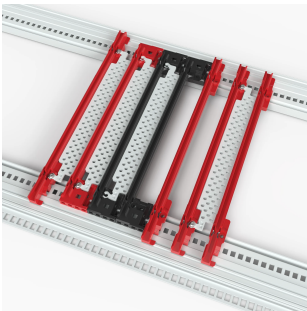

AirBender, Card Guide Insert, 70P Blockage, 4HP, 160mm, 10 Pieces Kit

CATALOG NUMBER

24563-040

The nVent SCHROFF AirBender Inlay enhances cooling efficiency by up to 85% per slot by balancing airflow in mixed impedance environments. It is easy to install, reduces fan noise, and improves overall system performance.

FEATURES

AirBender card guide inserts enhance cooling efficiency in electronic systems by up to 85% per 4HP slot by balancing airflow in environments with mixed air impedances

70% blockage: The AirBender introduces additional air impedance in slots with less critical components, redirecting airflow to more vulnerable zones and ensuring better cooling outcomes for all cards

Easy installation: Simply clip the AirBender into nVent SCHROFF plastic card guides and optionally secure it with a screw

Favors reduced noise development from the fans by maintaining them at an efficient operating point

Air bender and CassettePRO cannot be used together in the same slot.

PRODUCT ATTRIBUTES

Product Type: Air Baffle

Product Family: EuropacPRO; RatiopacPRO; RatiopacPRO AIR; CompacPRO; PropacPRO; Inpac

Works With: Subracks; Cases; Systems