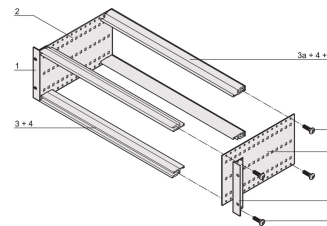

EuropacPRO 19" Subrack Kit for Backplane, Retrofit Shielding, 3 U, 175 mm

CATALOG NUMBER

24563-131

Non-shielded subrack for backplane mounting.

CERTIFICATIONS

FEATURES

Subrack with side panel type F ("flexible"), front 19" bracket included, depth-adjustable 19" bracket sold separately (not included in items delivered)

Rear horizontal rail for backplane mounting with insulation strip

Aluminum construction

IP 20, in accordance with IEC 60529

Modifications such as cutouts, different finishes or dimensions available

Supplied as space-saving flat-pack

Horizontal rail type "light"

Internal and external dimensions in accordance with: IEC 60297-3-100, -101, IEEE 1101.1

PRODUCT ATTRIBUTES

Rack Height: 3U

Package Quantity: 1

Depth: 6.89in

For Mounting: Backplane