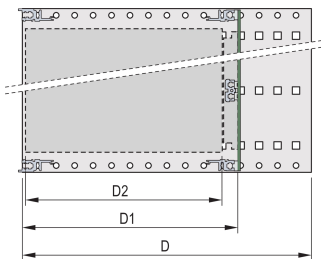

EuropacPRO 19" Subrack Kit for Backplane, Retrofit Shielding, 3 U, 295 mm

CATALOG NUMBER

24563-133

Non-shielded subrack for backplane mounting.

CERTIFICATIONS

FEATURES

Subrack with side panel type F ("flexible"), front 19" bracket included, depth-adjustable 19" bracket sold separately (not included in items delivered)

Rear horizontal rail for backplane mounting with insulation strip

Aluminum construction

IP 20, in accordance with IEC 60529

Modifications such as cutouts, different finishes or dimensions available