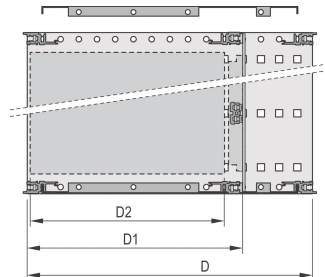

EuropacPRO 19" Subrack Kit for Backplane, Shielded, 3 U, 235 mm

CATALOG NUMBER

24563-142

EMC Shielded subrack for backplane mounting, rear side covered by a rear panel.

CERTIFICATIONS

FEATURES

Subrack with side panel type F ("flexible"), front 19" bracket included, depth-adjustable 19" bracket sold separately (not included in items delivered)

Supplied as space-saving flat-pack

Modifications such as cutouts, different finishes or dimensions available

EMC of approximately 40 dB at 1 GHz, 30 dB at 2 GHz, assuming that the front is covered with shielded front panels, testing in accordance with VG 95373 part 15

IP 20, in accordance with IEC 60529

Aluminum construction

Internal and external dimensions in accordance with: IEC 60297-3-100, -101, IEEE 1101.1

Rear horizontal rail for backplane mounting with insulation strip