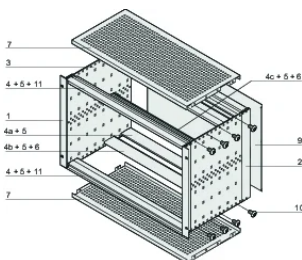

IP 20, in accordance with IEC 60529

Aluminum construction

Internal and external dimensions in accordance with: IEC 60297-3-100, -101, IEEE 1101.1

Rear horizontal rail for backplane mounting with insulation strip

Horizontal rail type "light"

PRODUCT ATTRIBUTES

Rack Height: 3U

Package Quantity: 1

Depth (D): 9.25in

For Mounting: Backplane

Gasket Type: Textile EMC

Handle Included: No

Mounting: Rack

Complies With: IEC 60297-3-103

EMC Shielding: Yes

Finish: Anodized; Passivated

Material: Aluminum

Product Type: Subrack/Chassis

Rack Width: 84HP

Net Weight: 2.63kg

ADDITIONAL PRODUCT DETAILS

Individual configuration: broad range of variants in height, width and depth; guide rails for a wide variety of applications; interior options; accessories and mounting material.

DIAGRAMS

WARNING

---

nVent products shall be installed and used only as indicated in nVent's product instruction sheets and training materials. Instruction sheets are available at www.nvent.com and from your nVent customer service representative. Improper installation, misuse, misapplication or other failure to completely follow nVent's instructions and warnings may cause product malfunction, property damage, serious bodily injury and death and/or void your warranty.