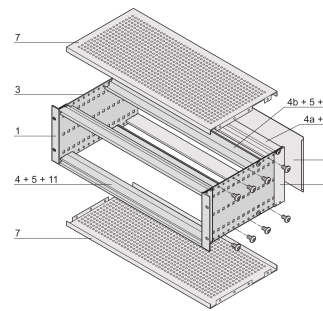

EuropacPRO 19" Subrack Kit for Backplane, Shielded, 3 U, 235 mm

CATALOG NUMBER

24563-142

EMC Shielded subrack for backplane mounting, rear side covered by a rear panel.

CERTIFICATIONS

FEATURES

Subrack with side panel type F ("flexible"), front 19" bracket included, depth-adjustable 19" bracket sold separately (not included in items delivered)

Supplied as space-saving flat-pack

Modifications such as cutouts, different finishes or dimensions available

EMC of approximately 40 dB at 1 GHz, 30 dB at 2 GHz, assuming that the front is covered with shielded front panels, testing in accordance with VG 95373 part 15