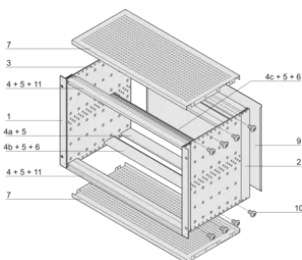

IP 20, in accordance with IEC 60529

Aluminum construction

Internal and external dimensions in accordance with: IEC 60297-3-100, -101, IEEE 1101.1

Rear horizontal rail for backplane mounting with insulation strip

Horizontal rail type "light"

PRODUCT ATTRIBUTES

Rack Height: 3U

Package Quantity: 1

Depth (D): 11.61in

For Mounting: Backplane

Gasket Type: Textile EMC

Handle Included: No

Mounting: Rack

Complies With: IEC 60297-3-103

EMC Shielding: Yes

Finish: Anodized; Passivated

Material: Aluminum

Product Type: Subrack/Chassis

Rack Width: 84HP

Net Weight: 2.88kg

ADDITIONAL PRODUCT DETAILS

Individual configuration: broad range of variants in height, width and depth; guide rails for a wide variety of applications; interior options; accessories and mounting material.

DIAGRAMS

WARNING

---

nVent products shall be installed and used only as indicated in nVent's product instruction sheets and training materials. Instruction sheets are available at www.nvent.com and from your nVent customer service representative. Improper installation, misuse, misapplication or other failure to completely follow nVent's instructions and warnings may cause product malfunction, property damage, serious bodily injury and death and/or void your warranty.