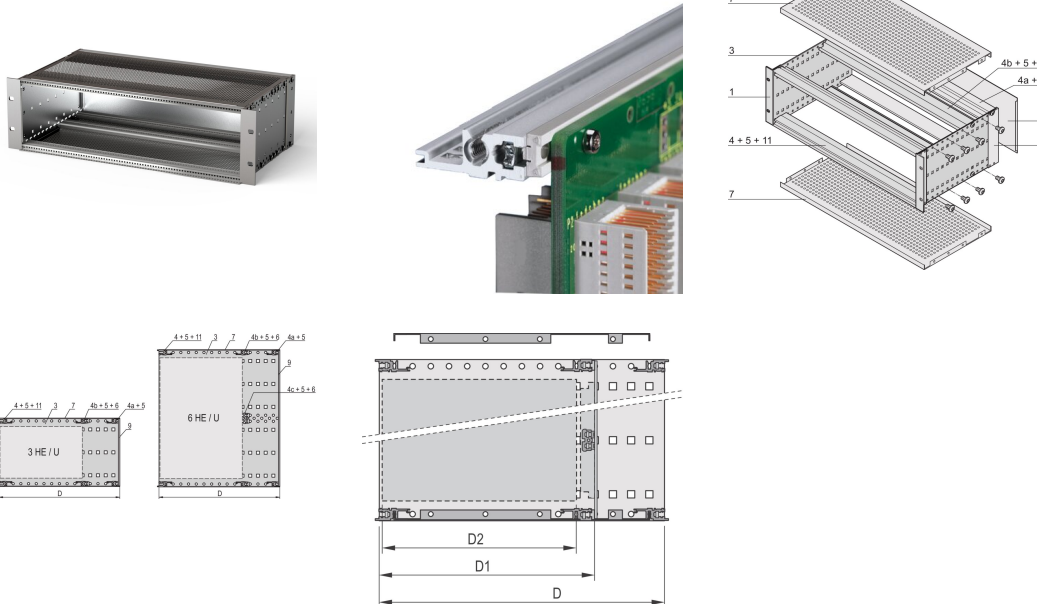

EuropacPRO 19" Subrack Kit for Backplane, Shielded, 3 U, 295 mm

CATALOG NUMBER

24563-143

EMC Shielded subrack for backplane mounting, rear side covered by a rear panel.

CERTIFICATIONS

FEATURES

Subrack with side panel type F ("flexible"), front 19" bracket included, depth-adjustable 19" bracket sold separately (not included in items delivered)

Supplied as space-saving flat-pack

Modifications such as cutouts, different finishes or dimensions available

EMC of approximately 40 dB at 1 GHz, 30 dB at 2 GHz, assuming that the front is covered with shielded front panels, testing in accordance with VG 95373 part 15

IP 20, in accordance with IEC 60529

Aluminum construction

Internal and external dimensions in accordance with: IEC 60297-3-100, -101, IEEE 1101.1

Rear horizontal rail for backplane mounting with insulation strip

Horizontal rail type "light"

PRODUCT ATTRIBUTES

Rack Height: 3U

Package Quantity: 1

Depth (D): 11.61in

For Mounting: Backplane

Gasket Type: Textile EMC

Handle Included: No