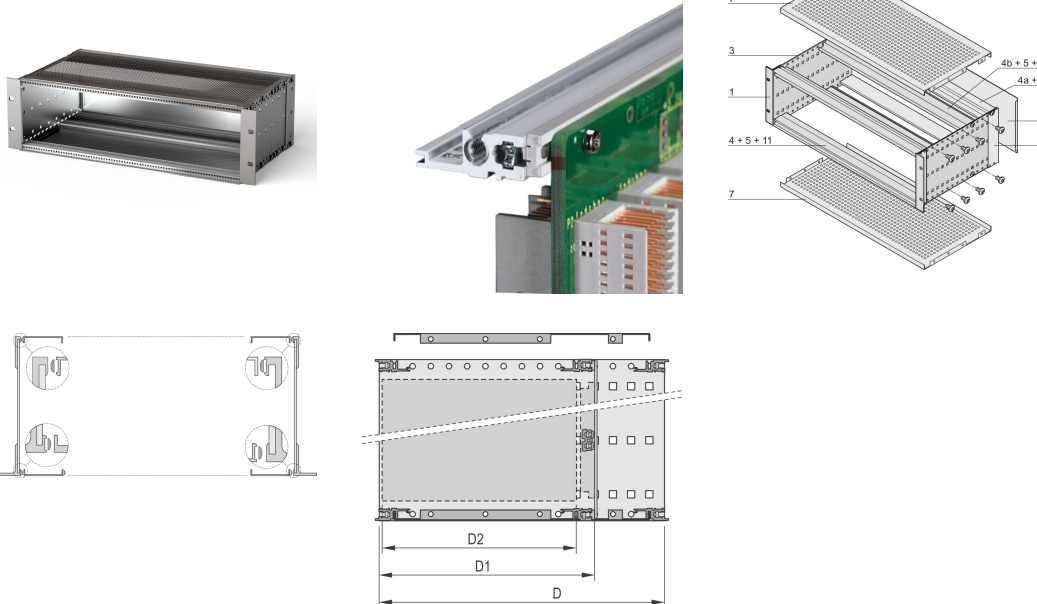

EuropacPRO 19" Subrack Kit for Backplane, Shielded, 3 U, 355 mm

CATALOG NUMBER

24563-144

EMC Shielded subrack for backplane mounting, rear side covered by a rear panel.

CERTIFICATIONS

FEATURES

Subrack with side panel type F ("flexible"), front 19" bracket included, depth-adjustable 19" bracket sold separately (not included in items delivered)

Supplied as space-saving flat-pack

Modifications such as cutouts, different finishes or dimensions available

EMC of approximately 40 dB at 1 GHz, 30 dB at 2 GHz, assuming that the front is covered with shielded front panels, testing in accordance with VG 95373 part 15

IP 20, in accordance with IEC 60529

Aluminum construction

Internal and external dimensions in accordance with: IEC 60297-3-100, -101, IEEE 1101.1

Rear horizontal rail for backplane mounting with insulation strip

Horizontal rail type "light"

PRODUCT ATTRIBUTES

Rack Height: 3U

Package Quantity: 1

Depth (D): 13.98in

For Mounting: Backplane

Gasket Type: Textile EMC

Handle Included: No