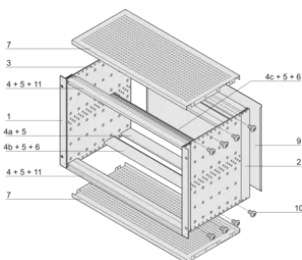

IP 20, in accordance with IEC 60529

Aluminum construction

Internal and external dimensions in accordance with: IEC 60297-3-100, -101, IEEE 1101.1

Rear horizontal rail for backplane mounting with insulation strip

Horizontal rail type "light"

PRODUCT ATTRIBUTES

Rack Height: 3U

Package Quantity: 1

Depth (D): 13.98in

For Mounting: Backplane

Gasket Type: Textile EMC

Handle Included: No

Mounting: Rack

Complies With: IEC 60297-3-103

EMC Shielding: Yes

Finish: Anodized; Passivated

Material: Aluminum

Product Type: Subrack/Chassis

Rack Width: 84HP

Net Weight: 3.11kg

ADDITIONAL PRODUCT DETAILS

Individual configuration: broad range of variants in height, width and depth; guide rails for a wide variety of applications; interior options; accessories and mounting material.

DIAGRAMS

WARNING

---

nVent products shall be installed and used only as indicated in nVent's product instruction sheets and training materials. Instruction sheets are available at www.nvent.com and from your nVent customer service representative. Improper installation, misuse, misapplication or other failure to completely follow nVent's instructions and warnings may cause product malfunction, property damage, serious bodily injury and death and/or void your warranty.