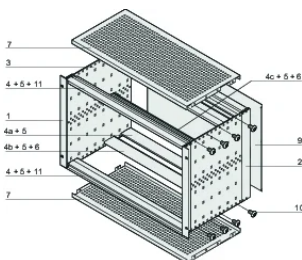

IP 20, in accordance with IEC 60529

Aluminum construction

Internal and external dimensions in accordance with: IEC 60297-3-100, -101, IEEE 1101.1

Rear horizontal rail for backplane mounting with insulation strip

Horizontal rail type "light"

PRODUCT ATTRIBUTES

Rack Height: 3U

Package Quantity: 1

Depth (D): 16.34in

For Mounting: Backplane

Gasket Type: Textile EMC

Handle Included: No

Mounting: Rack

Complies With: IEC 60297-3-103

EMC Shielding: Yes

Finish: Anodized; Passivated

Material: Aluminum

Product Type: Subrack/Chassis

Rack Width: 84HP

Net Weight: 3.22kg

ADDITIONAL PRODUCT DETAILS

Individual configuration: broad range of variants in height, width and depth; guide rails for a wide variety of applications; interior options; accessories and mounting material.

DIAGRAMS

WARNING

---

nVent products shall be installed and used only as indicated in nVent's product instruction sheets and training materials. Instruction sheets are available at www.nvent.com and from your nVent customer service representative. Improper installation, misuse, misapplication or other failure to completely follow nVent's instructions and warnings may cause product malfunction, property damage, serious bodily injury and death and/or void your warranty.