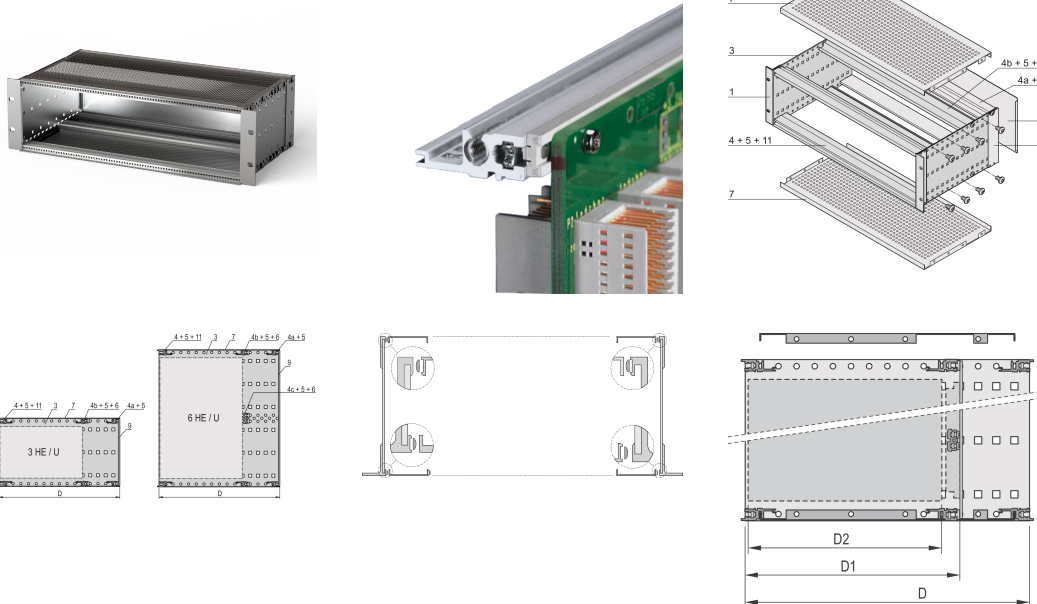

EuropacPRO 19" Subrack Kit for Backplane, Shielded, 3 U, 415 mm

CATALOG NUMBER

24563-145

EMC Shielded subrack for backplane mounting, rear side covered by a rear panel.

CERTIFICATIONS

FEATURES

Subrack with side panel type F ("flexible"), front 19" bracket included, depth-adjustable 19" bracket sold separately (not included in items delivered)

Supplied as space-saving flat-pack

Modifications such as cutouts, different finishes or dimensions available

EMC of approximately 40 dB at 1 GHz, 30 dB at 2 GHz, assuming that the front is covered with shielded front panels, testing in accordance with VG 95373 part 15

IP 20, in accordance with IEC 60529

Aluminum construction

Internal and external dimensions in accordance with: IEC 60297-3-100, -101, IEEE 1101.1

Rear horizontal rail for backplane mounting with insulation strip

Horizontal rail type "light"

PRODUCT ATTRIBUTES

Rack Height: 3U

Package Quantity: 1

Depth (D): 16.34in

For Mounting: Backplane

Gasket Type: Textile EMC

Handle Included: No