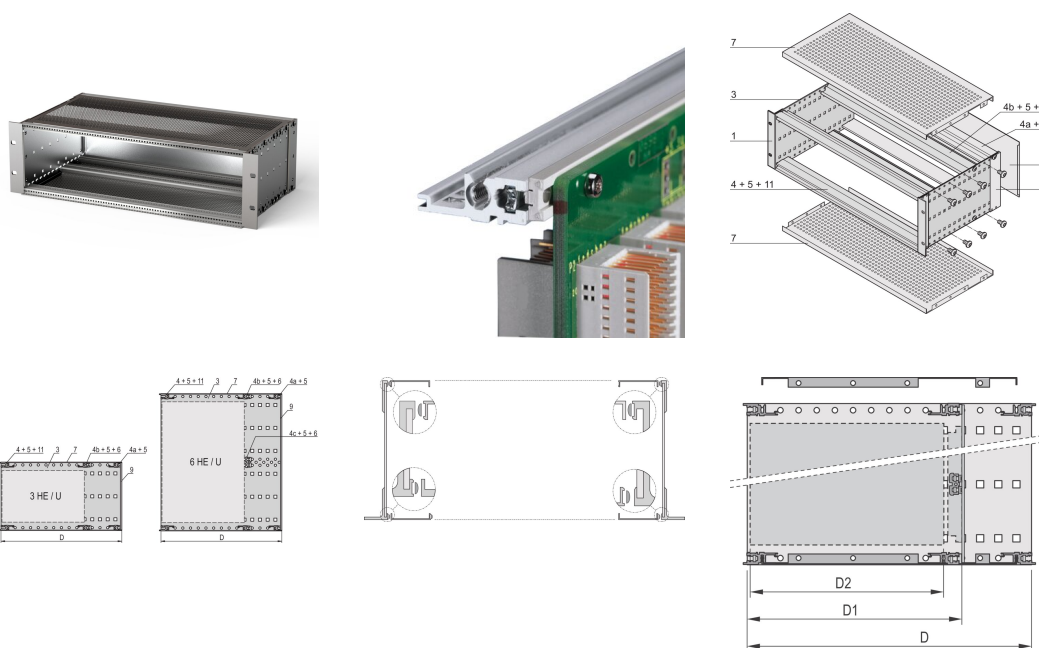

EuropacPRO 19" Subrack Kit for Backplane, Shielded, 3 U, 475 mm

CATALOG NUMBER

24563-146

EMC Shielded subrack for backplane mounting, rear side covered by a rear panel.

CERTIFICATIONS

FEATURES

Subrack with side panel type F ("flexible"), front 19" bracket included, depth-adjustable 19" bracket sold separately (not included in items delivered)

Supplied as space-saving flat-pack

Modifications such as cutouts, different finishes or dimensions available

EMC of approximately 40 dB at 1 GHz, 30 dB at 2 GHz, assuming that the front is covered with shielded front panels, testing in accordance with VG 95373 part 15

IP 20, in accordance with IEC 60529

Aluminum construction

Internal and external dimensions in accordance with: IEC 60297-3-100, -101, IEEE 1101.1

Rear horizontal rail for backplane mounting with insulation strip

Horizontal rail type "light"

PRODUCT ATTRIBUTES

Rack Height: 3U

Package Quantity: 1

Depth (D): 18.7in

For Mounting: Backplane

Gasket Type: Textile EMC

Handle Included: No