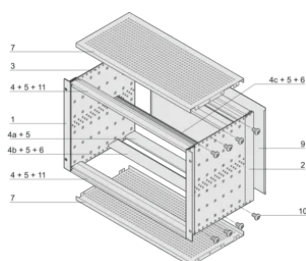

IP 20, in accordance with IEC 60529

Aluminum construction

Internal and external dimensions in accordance with: IEC 60297-3-100, -101, IEEE 1101.1

Rear horizontal rail for backplane mounting with insulation strip

Horizontal rail type "light"

PRODUCT ATTRIBUTES

Rack Height: 3U

Package Quantity: 1

Depth (D): 18.7in

For Mounting: Backplane

Gasket Type: Textile EMC

Handle Included: No

Mounting: Rack

Complies With: IEC 60297-3-103

EMC Shielding: Yes

Finish: Anodized; Passivated

Material: Aluminum

Product Type: Subrack/Chassis

Rack Width: 84HP

Net Weight: 3.45kg

ADDITIONAL PRODUCT DETAILS

Individual configuration: broad range of variants in height, width and depth; guide rails for a wide variety of applications; interior options; accessories and mounting material.

DIAGRAMS

WARNING

---

nVent products shall be installed and used only as indicated in nVent's product instruction sheets and training materials. Instruction sheets are available at www.nvent.com and from your nVent customer service representative. Improper installation, misuse, misapplication or other failure to completely follow nVent's instructions and warnings may cause product malfunction, property damage, serious bodily injury and death and/or void your warranty.