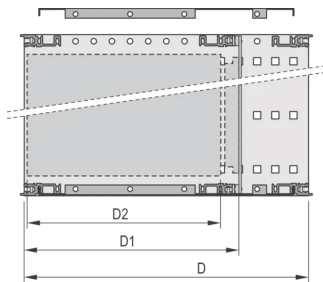

EuropacPRO 19" Subrack Kit for Backplane, Shielded, CompactPCI, 3 U, 235 mm

CATALOG NUMBER

24563-152

EMC Shielded subrack for backplane mounting, for CPCI application.

CERTIFICATIONS

FEATURES

Subrack with side panel type F ("flexible") for CompactPCI plug-in units with high insertion and withdrawal forces

Aluminum construction

Rear horizontal rail for backplane mounting with insulation strip

Internal and external dimensions in accordance with: IEC 60297-3-100, -101, -102, -103, -104, IEEE 1101.1, IEEE 1101.10/11

Supplied as space-saving flat-pack

IP 20, in accordance with IEC 60529

Horizontal rail type "Heavy"

PRODUCT ATTRIBUTES

Rack Height: 3U

Package Quantity: 1

Depth (D): 9.25in

For Mounting: Backplane