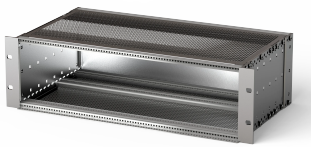

EuropacPRO 19" Subrack Kit for Backplane, Shielded, CompactPCI, 3 U, 235 mm

CATALOG NUMBER

24563-152

EMC Shielded subrack for backplane mounting, for CPCI application.

CERTIFICATIONS

FEATURES

Subrack with side panel type F ("flexible") for CompactPCI plug-in units with high insertion and withdrawal forces

Aluminum construction

Rear horizontal rail for backplane mounting with insulation strip

Internal and external dimensions in accordance with: IEC 60297-3-100, -101, -102, -103, -104, IEEE 1101.1, IEEE 1101.10/11

Modifications such as cutouts, different finishes or dimensions available

EMC of approximately 40 dB at 1 GHz, 30 dB at 2 GHz, assuming that the front is covered with shielded front panels, testing in accordance with VG 95373 part 15

Supplied as space-saving flat-pack

IP 20, in accordance with IEC 60529

Horizontal rail type "Heavy"

PRODUCT ATTRIBUTES

Rack Height: 3U

Package Quantity: 1

Depth (D): 9.25in

For Mounting: Backplane