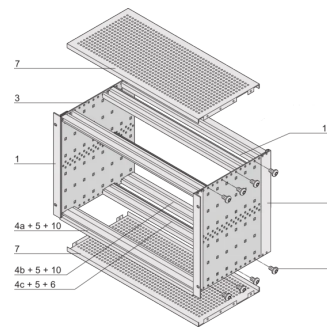

EuropacPRO 19" Subrack Kit for Backplane, Shielded, CompactPCI, 3 U, 235 mm

CATALOG NUMBER

24563-152

EMC Shielded subrack for backplane mounting, for CPCI application.

CERTIFICATIONS

FEATURES

Subrack with side panel type F ("flexible") for CompactPCI plug-in units with high insertion and withdrawal forces

Aluminum construction

Rear horizontal rail for backplane mounting with insulation strip

Internal and external dimensions in accordance with: IEC 60297-3-100, -101, -102, -103, -104, IEEE 1101.1, IEEE 1101.10/11

Supplied as space-saving flat-pack

IP 20, in accordance with IEC 60529

Horizontal rail type "Heavy"

PRODUCT ATTRIBUTES

Rack Height: 3U

Package Quantity: 1

Depth (D): 9.25in

For Mounting: Backplane