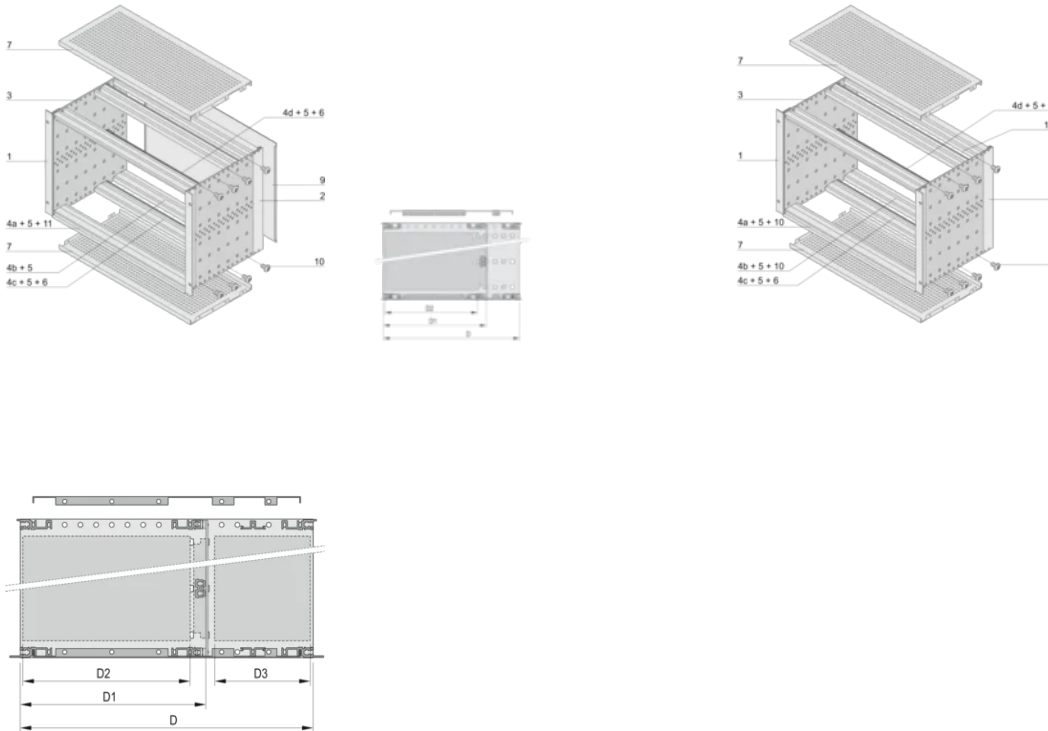

DIAGRAMS

WARNING

nVent products shall be installed and used only as indicated in nVent's product instruction sheets and training materials. Instruction sheets are available at www.nvent.com and from your nVent customer service representative. Improper installation, misuse, misapplication or other failure to completely follow nVent's instructions and warnings may cause product malfunction, property damage, serious bodily injury and death and/or void your warranty.

North America

All locations
+1.763.422.2661
Chat with us:
nvent.com/schroff

Europe

Straubenhardt, Germany
+49.7082.794.0
Betschdorf, France
+33.3.88.90.64.90
Warsaw, Poland
+48.22.209.98.35
Assago, Italy
+39.02.932.7141
Chat with us:
nvent.com/schroff

Asia

Shanghai, China
+86.21.2412.6943
Qingdao, China
+86.532.8771.6101
Singapore
+65.6768.5800
Shin-Yokohama, Japan
+81.45.476.0271
Chat with us:
nvent.com/schroff

Middle East & India

Dubai, United Arab Emirates
+971.4.378.1700
Bangalore, India
+91.80.6715.2001
Istanbul, Turkey
+90.216.250.7374
Chat with us:
nvent.com/schroff

Our powerful portfolio of brands:

CADDY ERICO HOFFMAN ILSCO SCHROFF TRACHTE