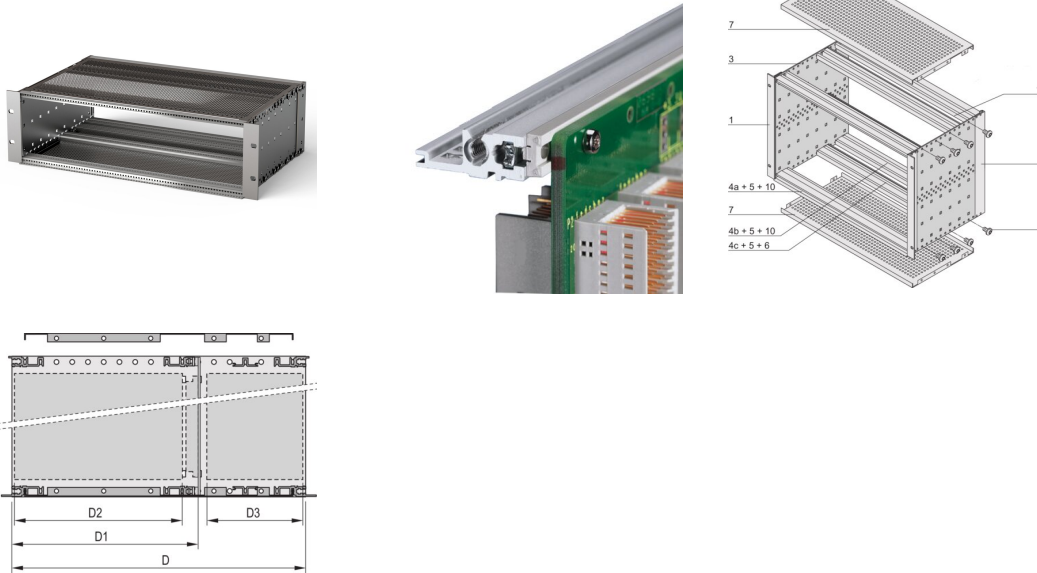

EuropacPRO 19" Subrack Kit for Backplane, Shielded, CompactPCI, 3 U, 275 mm

CATALOG NUMBER

24563-157

EMC Shielded subrack for backplane mounting, for CPCI application.

CERTIFICATIONS

FEATURES

Subrack with side panel type F ("flexible") for CompactPCI plug-in units with high insertion and withdrawal forces

Aluminum construction

Rear horizontal rail for backplane mounting with insulation strip

Internal and external dimensions in accordance with: IEC 60297-3-100, -101, -102, -103, -104, IEEE 1101.1, IEEE 1101.10/11

Supplied as space-saving flat-pack

IP 20, in accordance with IEC 60529

Horizontal rail type "Heavy"

PRODUCT ATTRIBUTES

Rack Height: 3U

Rear I/O: Yes

Package Quantity: 1

Depth (D): 10.83in

For Mounting: Backplane

Gasket Type: Textile EMC

Handle Included: No

Mounting: Rack

Complies With: IEC 60297-3-103; IEEE 1101.10; IEEE 1101.11

EMC Shielding: Yes

Finish: Anodized; Passivated

Material: Aluminum