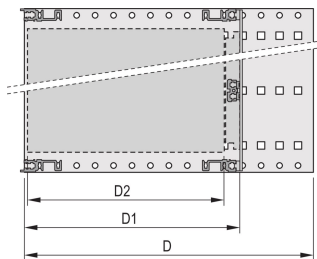

EuropacPRO 19" Subrack Kit for Backplane, Heavy, Retrofit Shielding, 3 U, 175 mm

CATALOG NUMBER

24563-161

Rear horizontal rail for backplane mounting with insulation strip

CERTIFICATIONS

FEATURES

Horizontal rail type "Heavy"

Shock and Vibration resistance up to 5 g

IP 20, in accordance with IEC 60529

Shock and vibration tested to the German "Bahn" standards BN 411002, BN 411003

Internal and external dimensions in accordance with: IEC 60297-3-100, -101, IEEE 1101.1