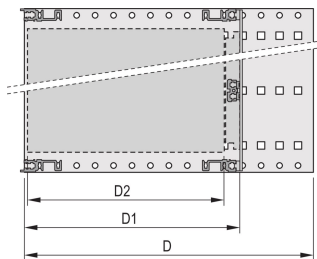

EuropacPRO 19" Subrack Kit for Backplane, Heavy, Retrofit Shielding, 3 U, 355 mm

CATALOG NUMBER

24563-164

Rear horizontal rail for backplane mounting with insulation strip

CERTIFICATIONS

FEATURES

Horizontal rail type "Heavy"

Shock and Vibration resistance up to 5 g

IP 20, in accordance with IEC 60529

Shock and vibration tested to the German "Bahn" standards BN 411002, BN 411003

Internal and external dimensions in accordance with: IEC 60297-3-100, -101, IEEE 1101.1