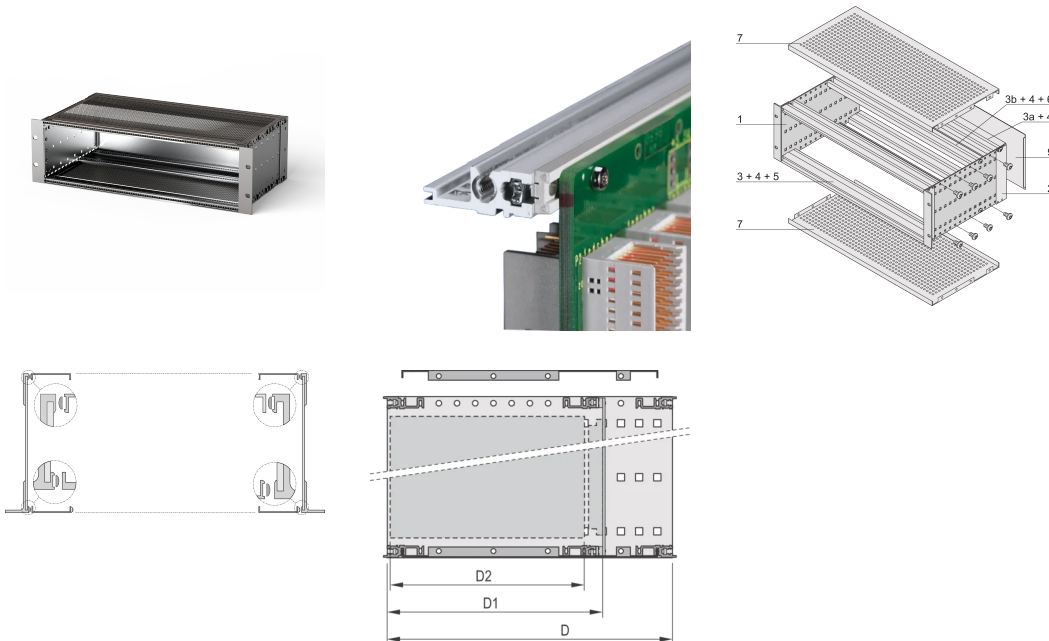

EuropacPRO 19" Subrack Kit for Backplane, Heavy, Shielded, 3 U, 235 mm

CATALOG NUMBER

24563-172

EMC Shielded subrack for backplane mounting, heavy version with tox welded side panels.

CERTIFICATIONS

FEATURES

Subrack with side panel type H ("Heavy"), 19" bracket is firmly fixed to side panel (tox-cold welded)

Modifications such as cutouts, different finishes or dimensions available

Supplied as space-saving flat-pack

Aluminum construction

Horizontal rail type "Heavy"

Rear horizontal rail for backplane mounting with insulation strip

EMC of approximately 40 dB at 1 GHz, 30 dB at 2 GHz, assuming that the front is covered with shielded front panels, testing in accordance with VG 95373 part 15

Internal and external dimensions in accordance with: IEC 60297-3-100, -101, IEEE 1101.1

Shock and vibration tested to the German "Bahn" standards BN 411002, BN 411003

IP 20, in accordance with IEC 60529