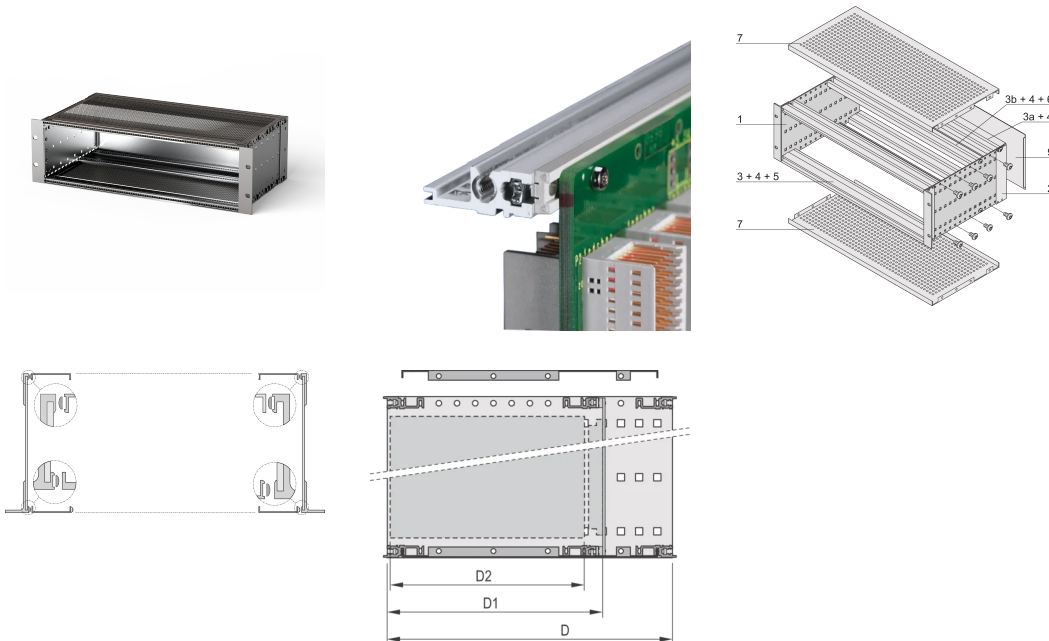

EuropacPRO 19" Subrack Kit for Backplane, Heavy, Shielded, 3 U, 355 mm

CATALOG NUMBER

24563-174

EMC Shielded subrack for backplane mounting, heavy version with tox welded side panels.

CERTIFICATIONS

FEATURES

Subrack with side panel type H ("Heavy"), 19" bracket is firmly fixed to side panel (tox-cold welded)

Modifications such as cutouts, different finishes or dimensions available

Supplied as space-saving flat-pack

Aluminum construction

Horizontal rail type "Heavy"

Rear horizontal rail for backplane mounting with insulation strip

EMC of approximately 40 dB at 1 GHz, 30 dB at 2 GHz, assuming that the front is covered with shielded front panels, testing in accordance with VG 95373 part 15

Internal and external dimensions in accordance with: IEC 60297-3-100, -101, IEEE 1101.1

Shock and vibration tested to the German "Bahn" standards BN 411002, BN 411003

IP 20, in accordance with IEC 60529