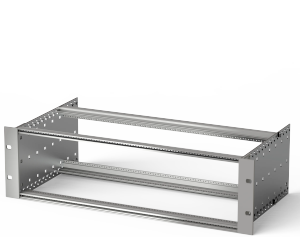

EuropacPRO 19" Subrack Kit for DIN Connector, Retrofit Shielding, 3 U, 175 mm

CATALOG NUMBER

24563-191

Non-shielded subrack for Din Connector mounting EN 60603-2 (DIN 41612).

CERTIFICATIONS

FEATURES

Subrack with side panel type F ("flexible"), front 19" bracket included, depth-adjustable 19" bracket sold separately (not included in items delivered)

Modifications such as cutouts, different finishes or dimensions available

Supplied as space-saving flat-pack

Horizontal rail type "light"

PRODUCT ATTRIBUTES

Rack Height: 3U

Package Quantity: 1

Depth: 6.89in

For Mounting: DIN Connector

Gasket Type: Stainless Steel EMC (retrofittable)

Handle Included: No

Mounting: Rack

Complies With: IEC 60297-3-103

EMC Shielding: No

Finish: Anodized; Passivated

Material: Aluminum