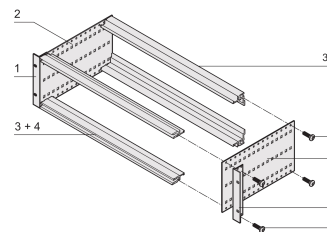

EuropacPRO 19" Subrack Kit for DIN Connector, Retrofit Shielding, 3 U, 175 mm

CATALOG NUMBER

24563-191

Non-shielded subrack for Din Connector mounting EN 60603-2 (DIN 41612).

CERTIFICATIONS

FEATURES

Subrack with side panel type F ("flexible"), front 19" bracket included, depth-adjustable 19" bracket sold separately (not included in items delivered)

Aluminum construction

IP 20, in accordance with IEC 60529

Internal and external dimensions in accordance with: IEC 60297-3-100, -101, IEEE 1101.1

Rear horizontal rails for connector mounting (IEC 60603-2 / DIN 41612)

Modifications such as cutouts, different finishes or dimensions available

Supplied as space-saving flat-pack

Horizontal rail type "light"

PRODUCT ATTRIBUTES

Rack Height: 3U

Package Quantity: 1

Depth: 6.89in

For Mounting: DIN Connector

Gasket Type: Stainless Steel EMC (retrofittable)

Handle Included: No

Mounting: Rack

Complies With: IEC 60297-3-103

EMC Shielding: No

Finish: Anodized; Passivated

Material: Aluminum