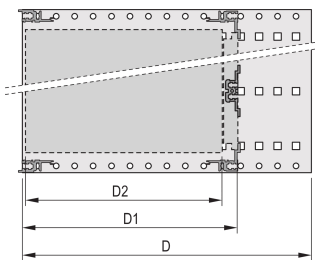

EuropacPRO 19" Subrack Kit for DIN Connector, Retrofit Shielding, 3 U, 175 mm

CATALOG NUMBER

24563-191

Non-shielded subrack for Din Connector mounting EN 60603-2 (DIN 41612).

CERTIFICATIONS

FEATURES

Subrack with side panel type F ("flexible"), front 19" bracket included, depth-adjustable 19" bracket sold separately (not included in items delivered)

Aluminum construction

IP 20, in accordance with IEC 60529

Internal and external dimensions in accordance with: IEC 60297-3-100, -101, IEEE 1101.1

Rear horizontal rails for connector mounting (IEC 60603-2 / DIN 41612)

Modifications such as cutouts, different finishes or dimensions available

Supplied as space-saving flat-pack

Horizontal rail type "light"

PRODUCT ATTRIBUTES

Rack Height: 3U

Package Quantity: 1

Depth: 6.89in