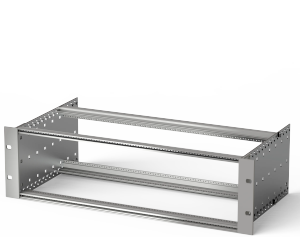

EuropacPRO 19" Subrack Kit for DIN Connector, Retrofit Shielding, 3 U, 235 mm

CATALOG NUMBER

24563-192

Non-shielded subrack for Din Connector mounting EN 60603-2 (DIN 41612).

CERTIFICATIONS

FEATURES

Subrack with side panel type F ("flexible"), front 19" bracket included, depth-adjustable 19" bracket sold separately (not included in items delivered)

Modifications such as cutouts, different finishes or dimensions available

Supplied as space-saving flat-pack

Horizontal rail type "light"

PRODUCT ATTRIBUTES

Rack Height: 3U

Package Quantity: 1

Depth: 9.25in

For Mounting: DIN Connector

Gasket Type: Stainless Steel EMC (retrofittable)

Handle Included: No

Mounting: Rack

Complies With: IEC 60297-3-103

EMC Shielding: No

Finish: Anodized; Passivated

Material: Aluminum