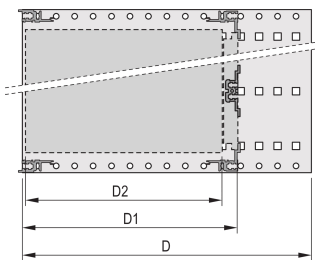

EuropacPRO 19" Subrack Kit for DIN Connector, Retrofit Shielding, 3 U, 235 mm

CATALOG NUMBER

24563-192

Non-shielded subrack for Din Connector mounting EN 60603-2 (DIN 41612).

CERTIFICATIONS

FEATURES

Subrack with side panel type F ("flexible"), front 19" bracket included, depth-adjustable 19" bracket sold separately (not included in items delivered)

Aluminum construction

IP 20, in accordance with IEC 60529

Internal and external dimensions in accordance with: IEC 60297-3-100, -101, IEEE 1101.1

Rear horizontal rails for connector mounting (IEC 60603-2 / DIN 41612)