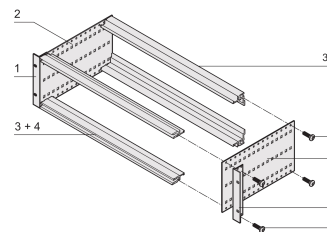

EuropacPRO 19" Subrack Kit for DIN Connector, Retrofit Shielding, 3 U, 235 mm

CATALOG NUMBER

24563-192

Non-shielded subrack for Din Connector mounting EN 60603-2 (DIN 41612).

CERTIFICATIONS

FEATURES

Subrack with side panel type F ("flexible"), front 19" bracket included, depth-adjustable 19" bracket sold separately (not included in items delivered)

Aluminum construction

IP 20, in accordance with IEC 60529

Internal and external dimensions in accordance with: IEC 60297-3-100, -101, IEEE 1101.1

Rear horizontal rails for connector mounting (IEC 60603-2 / DIN 41612)

Modifications such as cutouts, different finishes or dimensions available

Supplied as space-saving flat-pack

Horizontal rail type "light"

PRODUCT ATTRIBUTES

Rack Height: 3U

Package Quantity: 1

Depth: 9.25in

For Mounting: DIN Connector

Gasket Type: Stainless Steel EMC (retrofittable)

Handle Included: No

Mounting: Rack

Complies With: IEC 60297-3-103

EMC Shielding: No

Finish: Anodized; Passivated

Material: Aluminum