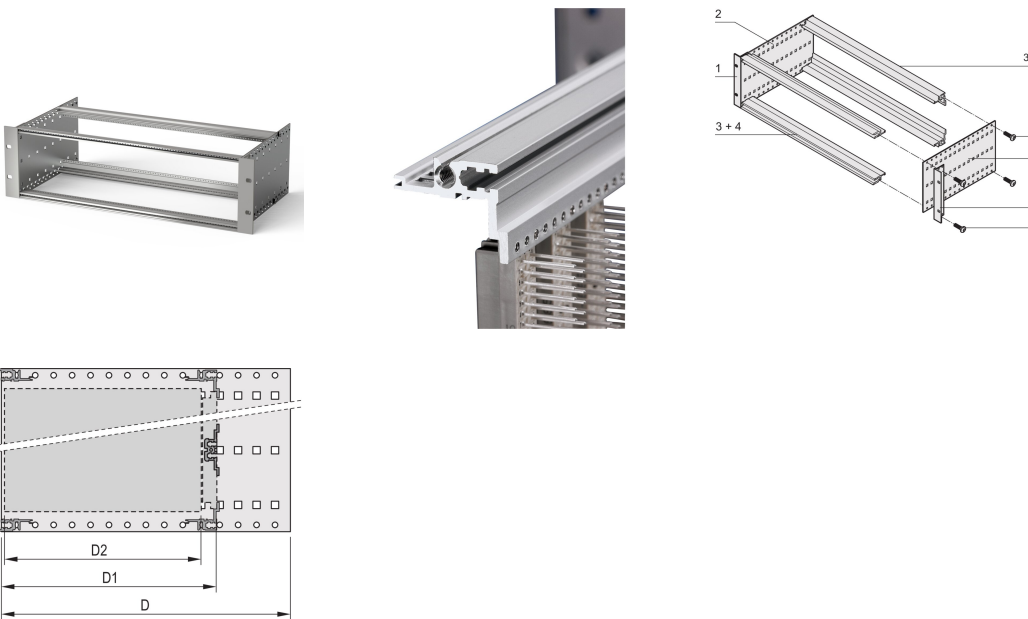

EuropacPRO 19" Subrack Kit for DIN Connector, Retrofit Shielding, 3 U, 295 mm

CATALOG NUMBER

24563-193

Non-shielded subrack for Din Connector mounting EN 60603-2 (DIN 41612).

CERTIFICATIONS

FEATURES

Subrack with side panel type F ("flexible"), front 19" bracket included, depth-adjustable 19" bracket sold separately (not included in items delivered)

Aluminum construction

IP 20, in accordance with IEC 60529

Internal and external dimensions in accordance with: IEC 60297-3-100, -101, IEEE 1101.1

Rear horizontal rails for connector mounting (IEC 60603-2 / DIN 41612)

Modifications such as cutouts, different finishes or dimensions available

Supplied as space-saving flat-pack

Horizontal rail type "light"

PRODUCT ATTRIBUTES

Rack Height: 3U

Package Quantity: 1

Depth: 11.61in

For Mounting: DIN Connector

Gasket Type: Stainless Steel EMC (retrofittable)

Handle Included: No

Mounting: Rack

Complies With: IEC 60297-3-103

EMC Shielding: No

Finish: Anodized; Passivated

Material: Aluminum