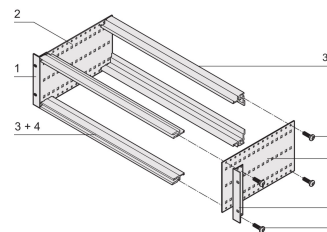

EuropacPRO 19" Subrack Kit for DIN Connector, Retrofit Shielding, 3 U, 355 mm

CATALOG NUMBER

24563-194

Non-shielded subrack for Din Connector mounting EN 60603-2 (DIN 41612).

CERTIFICATIONS

FEATURES

Subrack with side panel type F ("flexible"), front 19" bracket included, depth-adjustable 19" bracket sold separately (not included in items delivered)

Modifications such as cutouts, different finishes or dimensions available

Supplied as space-saving flat-pack

Horizontal rail type "light"

PRODUCT ATTRIBUTES

Rack Height: 3U

Package Quantity: 1

Depth: 13.98in