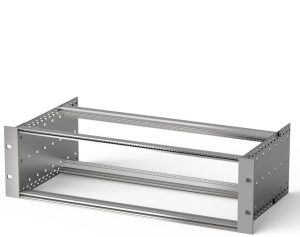

EuropacPRO 19" Subrack Kit for DIN Connector, Retrofit Shielding, 3 U, 355 mm

CATALOG NUMBER

24563-194

Non-shielded subrack for Din Connector mounting EN 60603-2 (DIN 41612).

CERTIFICATIONS

FEATURES

Subrack with side panel type F ("flexible"), front 19" bracket included, depth-adjustable 19" bracket sold separately (not included in items delivered)

Modifications such as cutouts, different finishes or dimensions available

Supplied as space-saving flat-pack

Horizontal rail type "light"

PRODUCT ATTRIBUTES

Rack Height: 3U

Package Quantity: 1

Depth: 13.98in

For Mounting: DIN Connector

Gasket Type: Stainless Steel EMC (retrofittable)

Handle Included: No

Mounting: Rack

Complies With: IEC 60297-3-103

EMC Shielding: No

Finish: Anodized; Passivated

Material: Aluminum