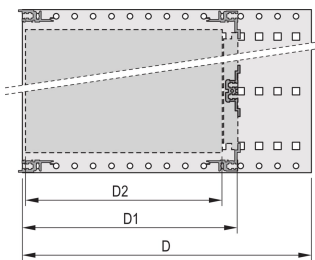

EuropacPRO 19" Subrack Kit for DIN Connector, Retrofit Shielding, 3 U, 355 mm

CATALOG NUMBER

24563-194

Non-shielded subrack for Din Connector mounting EN 60603-2 (DIN 41612).

CERTIFICATIONS

FEATURES

Subrack with side panel type F ("flexible"), front 19" bracket included, depth-adjustable 19" bracket sold separately (not included in items delivered)

Aluminum construction

IP 20, in accordance with IEC 60529

Internal and external dimensions in accordance with: IEC 60297-3-100, -101, IEEE 1101.1

Rear horizontal rails for connector mounting (IEC 60603-2 / DIN 41612)