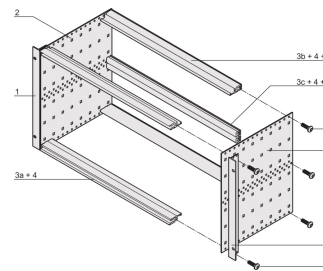

EuropacPRO 19" Subrack Kit for Backplane, Retrofit Shielding, 6 U, 175 mm

CATALOG NUMBER

24563-431

Non-shielded subrack for backplane mounting.

CERTIFICATIONS

FEATURES

Subrack with side panel type F ("flexible"), front 19" bracket included, depth-adjustable 19" bracket sold separately (not included in items delivered)

Rear horizontal rail for backplane mounting with insulation strip

Aluminum construction

IP 20, in accordance with IEC 60529

Modifications such as cutouts, different finishes or dimensions available

Supplied as space-saving flat-pack

Horizontal rail type "light"

Internal and external dimensions in accordance with: IEC 60297-3-100, -101, IEEE 1101.1

PRODUCT ATTRIBUTES

Rack Height: 6U

Package Quantity: 1

Depth: 6.89in

For Mounting: Backplane

Gasket Type: Stainless Steel EMC (retrofittable)

Handle Included: No

Mounting: Rack

Complies With: IEC 60297-3-103

EMC Shielding: No

Finish: Anodized; Passivated

Material: Aluminum

Product Type: Subrack/Chassis