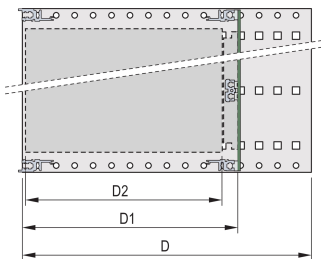

EuropacPRO 19" Subrack Kit for Backplane, Retrofit Shielding, 6 U, 475 mm

CATALOG NUMBER

24563-436

Non-shielded subrack for backplane mounting.

CERTIFICATIONS

FEATURES

Subrack with side panel type F ("flexible"), front 19" bracket included, depth-adjustable 19" bracket sold separately (not included in items delivered)

Rear horizontal rail for backplane mounting with insulation strip

Aluminum construction

IP 20, in accordance with IEC 60529

Modifications such as cutouts, different finishes or dimensions available