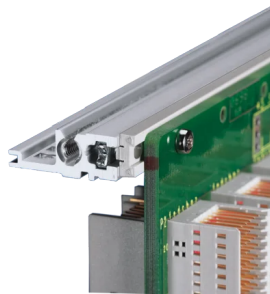

EuropacPRO 19" Subrack Kit for Backplane, Retrofit Shielding, 6 U, 475 mm

CATALOG NUMBER

24563-436

Non-shielded subrack for backplane mounting.

CERTIFICATIONS

FEATURES

Subrack with side panel type F ("flexible"), front 19" bracket included, depth-adjustable 19" bracket sold separately (not included in items delivered)

Rear horizontal rail for backplane mounting with insulation strip

Aluminum construction

IP 20, in accordance with IEC 60529

Modifications such as cutouts, different finishes or dimensions available