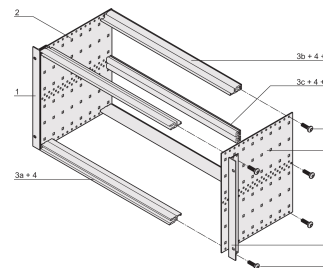

EuropacPRO 19" Subrack Kit for Backplane, Retrofit Shielding, 6 U, 475 mm

CATALOG NUMBER

24563-436

Non-shielded subrack for backplane mounting.

CERTIFICATIONS

FEATURES

Subrack with side panel type F ("flexible"), front 19" bracket included, depth-adjustable 19" bracket sold separately (not included in items delivered)

Rear horizontal rail for backplane mounting with insulation strip

Aluminum construction

IP 20, in accordance with IEC 60529

Modifications such as cutouts, different finishes or dimensions available