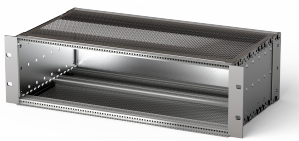

EuropacPRO 19" Subrack Kit for Backplane, Shielded, 6 U, 415 mm

CATALOG NUMBER

24563-445

EMC Shielded subrack for backplane mounting, rear side covered by a rear panel.

CERTIFICATIONS

FEATURES

Subrack with side panel type F ("flexible"), front 19" bracket included, depth-adjustable 19" bracket sold separately (not included in items delivered)

Supplied as space-saving flat-pack

Modifications such as cutouts, different finishes or dimensions available

EMC of approximately 40 dB at 1 GHz, 30 dB at 2 GHz, assuming that the front is covered with shielded front panels, testing in accordance with VG 95373 part 15

Horizontal rail type "light"

PRODUCT ATTRIBUTES

Rack Height: 6U

Package Quantity: 1

Depth (D): 16.34in

For Mounting: Backplane

Gasket Type: Textile EMC

Handle Included: No