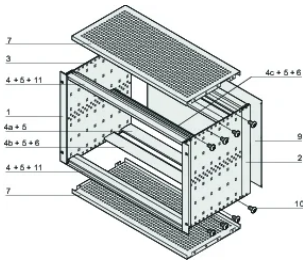

PRODUCT ATTRIBUTES

Rack Height: 6U

Package Quantity: 1

Depth (D): 16.34in

For Mounting: Backplane

Gasket Type: Textile EMC

Handle Included: No

Mounting: Rack

Complies With: IEC 60297-3-103

EMC Shielding: Yes

Finish: Anodized; Passivated

Material: Aluminum

Product Type: Subrack/Chassis

Rack Width: 84HP

Net Weight: 4.58kg

ADDITIONAL PRODUCT DETAILS

Individual configuration: broad range of variants in height, width and depth; guide rails for a wide variety of applications; interior options; accessories and mounting material.

DIAGRAMS

WARNING

---

nVent products shall be installed and used only as indicated in nVent's product instruction sheets and training materials. Instruction sheets are available at www.nvent.com and from your nVent customer service representative. Improper installation, misuse, misapplication or other failure to completely follow nVent's instructions and warnings may cause product malfunction, property damage, serious bodily injury and death and/or void your warranty.