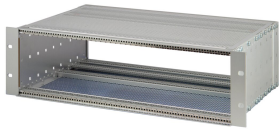

EuropacPRO 19" Subrack Kit for Backplane, Shielded, CompactPCI, 6 U, 235 mm

CATALOG NUMBER

24563-452

EMC Shielded subrack for backplane mounting, for CPCI application.

CERTIFICATIONS

FEATURES

Subrack with side panel type F ("flexible") for CompactPCI plug-in units with high insertion and withdrawal forces

Aluminum construction

Rear horizontal rail for backplane mounting with insulation strip

Internal and external dimensions in accordance with: IEC 60297-3-100, -101, -102, -103, -104, IEEE 1101.1, IEEE 1101.10/11

Modifications such as cutouts, different finishes or dimensions available

EMC of approximately 40 dB at 1 GHz, 30 dB at 2 GHz, assuming that the front is covered with shielded front panels, testing in accordance with VG 95373 part 15

Supplied as space-saving flat-pack

IP 20, in accordance with IEC 60529

Horizontal rail type "Heavy"

PRODUCT ATTRIBUTES

Rack Height: 6U

Package Quantity: 1

Depth (D): 9.25in

For Mounting: Backplane