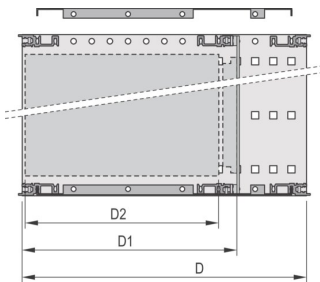

EuropacPRO 19" Subrack Kit for Backplane, Shielded, CompactPCI, 6 U, 235 mm

CATALOG NUMBER

24563-452

EMC Shielded subrack for backplane mounting, for CPCI application.

CERTIFICATIONS

FEATURES

Subrack with side panel type F ("flexible") for CompactPCI plug-in units with high insertion and withdrawal forces

Aluminum construction

Rear horizontal rail for backplane mounting with insulation strip

Internal and external dimensions in accordance with: IEC 60297-3-100, -101, -102, -103, -104, IEEE 1101.1, IEEE 1101.10/11

Supplied as space-saving flat-pack

IP 20, in accordance with IEC 60529

Horizontal rail type "Heavy"

PRODUCT ATTRIBUTES

Rack Height: 6U

Package Quantity: 1

Depth (D): 9.25in

For Mounting: Backplane