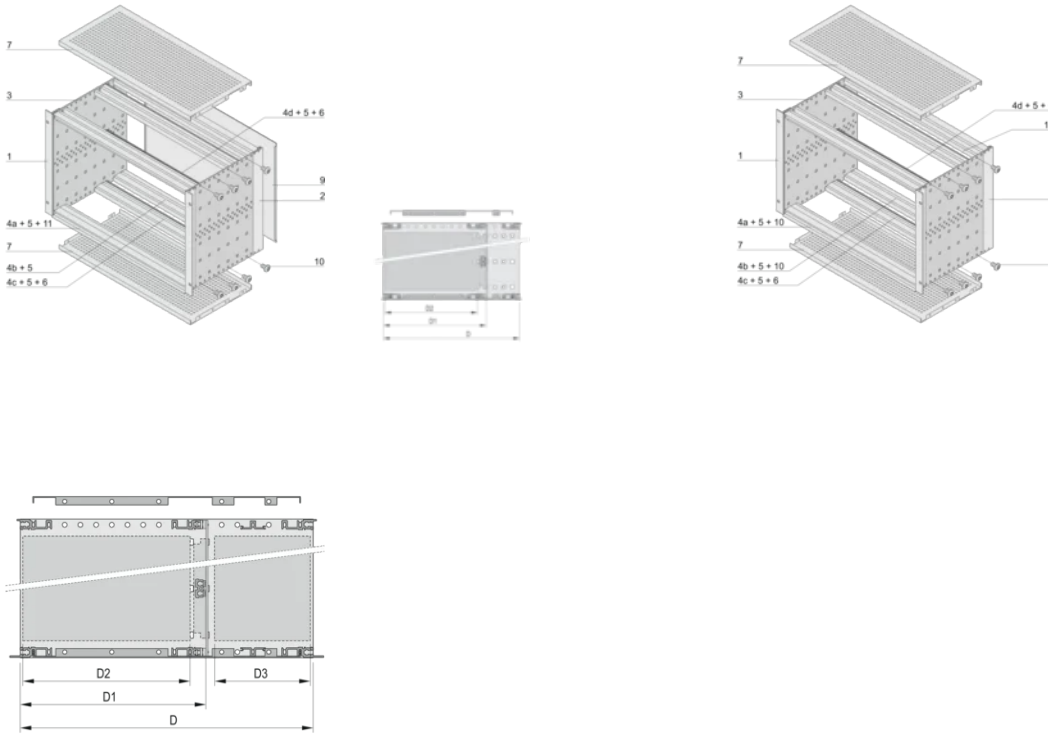

DIAGRAMS

WARNING

nVent products shall be installed and used only as indicated in nVent's product instruction sheets and training materials. Instruction sheets are available at www.nvent.com and from your nVent customer service representative. Improper installation, misuse, misapplication or other failure to completely follow nVent's instructions and warnings may cause product malfunction, property damage, serious bodily injury and death and/or void your warranty.

North America

All locations
+1.763.422.2661
Chat with us:
nvent.com/schroff

Europe

Straubenhardt, Germany
+49.7082.794.0
Betschdorf, France
+33.3.88.90.64.90
Warsaw, Poland
+48.22.209.98.35
Assago, Italy
+39.02.932.7141
Chat with us:
nvent.com/schroff

Asia

Shanghai, China
+86.21.2412.6943
Qingdao, China
+86.532.8771.6101
Singapore
+65.6768.5800
Shin-Yokohama, Japan
+81.45.476.0271
Chat with us:
nvent.com/schroff

Middle East & India

Dubai, United Arab Emirates
+971.4.378.1700
Bangalore, India
+91.80.6715.2001
Istanbul, Turkey
+90.216.250.7374
Chat with us:
nvent.com/schroff

Our powerful portfolio of brands:

CADDY ERICO HOFFMAN ILSCO SCHROFF TRACHTE