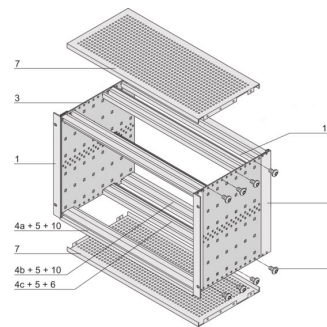

EuropacPRO 19" Subrack Kit for Backplane, Shielded, CompactPCI, 6 U, 235 mm

CATALOG NUMBER

24563-452

EMC Shielded subrack for backplane mounting, for CPCI application.

CERTIFICATIONS

FEATURES

Subrack with side panel type F ("flexible") for CompactPCI plug-in units with high insertion and withdrawal forces

Aluminum construction

Rear horizontal rail for backplane mounting with insulation strip

Internal and external dimensions in accordance with: IEC 60297-3-100, -101, -102, -103, -104, IEEE 1101.1, IEEE 1101.10/11

Supplied as space-saving flat-pack

IP 20, in accordance with IEC 60529

Horizontal rail type "Heavy"

PRODUCT ATTRIBUTES

Rack Height: 6U

Package Quantity: 1

Depth (D): 9.25in

For Mounting: Backplane