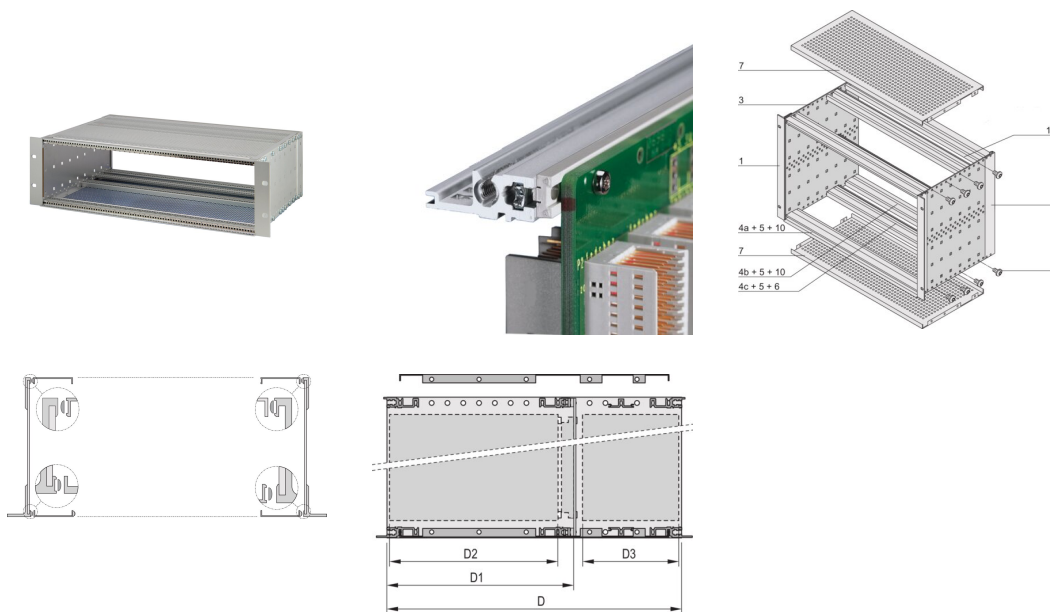

EuropacPRO 19" Subrack Kit for Backplane, Shielded, CompactPCI, 6 U, 275 mm

CATALOG NUMBER

24563-457

EMC Shielded subrack for backplane mounting, for CPCI application.

CERTIFICATIONS

FEATURES

Subrack with side panel type F ("flexible") for CompactPCI plug-in units with high insertion and withdrawal forces

Aluminum construction

Rear horizontal rail for backplane mounting with insulation strip

Internal and external dimensions in accordance with: IEC 60297-3-100, -101, -102, -103, -104, IEEE 1101.1, IEEE 1101.10/11

Supplied as space-saving flat-pack

IP 20, in accordance with IEC 60529

Horizontal rail type "Heavy"

PRODUCT ATTRIBUTES

Rack Height: 6U

Rear I/O: Yes

Package Quantity: 1

Depth (D): 10.83in

For Mounting: Backplane

Gasket Type: Textile EMC

Handle Included: No

Mounting: Rack

Complies With: IEC 60297-3-103; IEEE 1101.10; IEEE 1101.11

EMC Shielding: Yes

Finish: Anodized; Passivated

Material: Aluminum