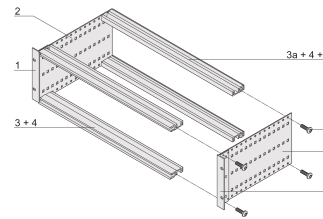

EuropacPRO 19" Subrack Kit for Backplane, Heavy, Retrofit Shielding, 6 U, 175 mm

CATALOG NUMBER

24563-461

Rear horizontal rail for backplane mounting with insulation strip

CERTIFICATIONS

FEATURES

Horizontal rail type "Heavy"

Shock and Vibration resistance up to 5 g

IP 20, in accordance with IEC 60529

Shock and vibration tested to the German "Bahn" standards BN 411002, BN 411003

Internal and external dimensions in accordance with: IEC 60297-3-100, -101, IEEE 1101.1