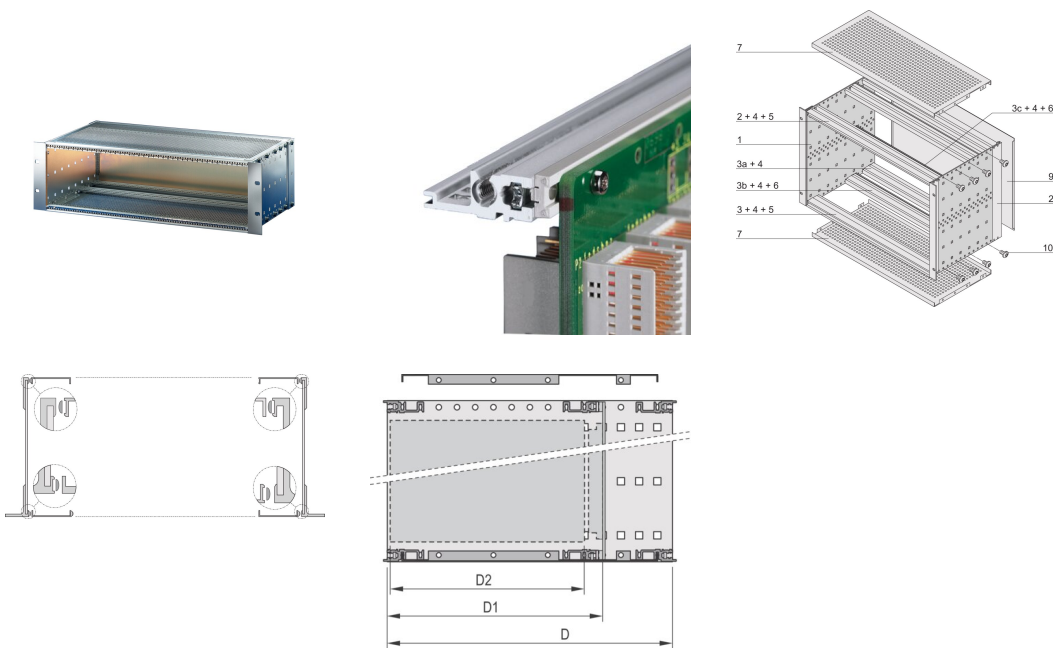

EuropacPRO 19" Subrack Kit for Backplane, Heavy, Shielded, 6 U, 235 mm

CATALOG NUMBER

24563-472

EMC Shielded subrack for backplane mounting, heavy version with tox welded side panels.

CERTIFICATIONS

FEATURES

Subrack with side panel type H ("Heavy"), 19" bracket is firmly fixed to side panel (tox-cold welded)

Modifications such as cutouts, different finishes or dimensions available

Supplied as space-saving flat-pack

Aluminum construction

Horizontal rail type "Heavy"

Rear horizontal rail for backplane mounting with insulation strip

EMC of approximately 40 dB at 1 GHz, 30 dB at 2 GHz, assuming that the front is covered with shielded front panels, testing in accordance with VG 95373 part 15

Internal and external dimensions in accordance with: IEC 60297-3-100, -101, IEEE 1101.1

Shock and vibration tested to the German "Bahn" standards BN 411002, BN 411003

IP 20, in accordance with IEC 60529