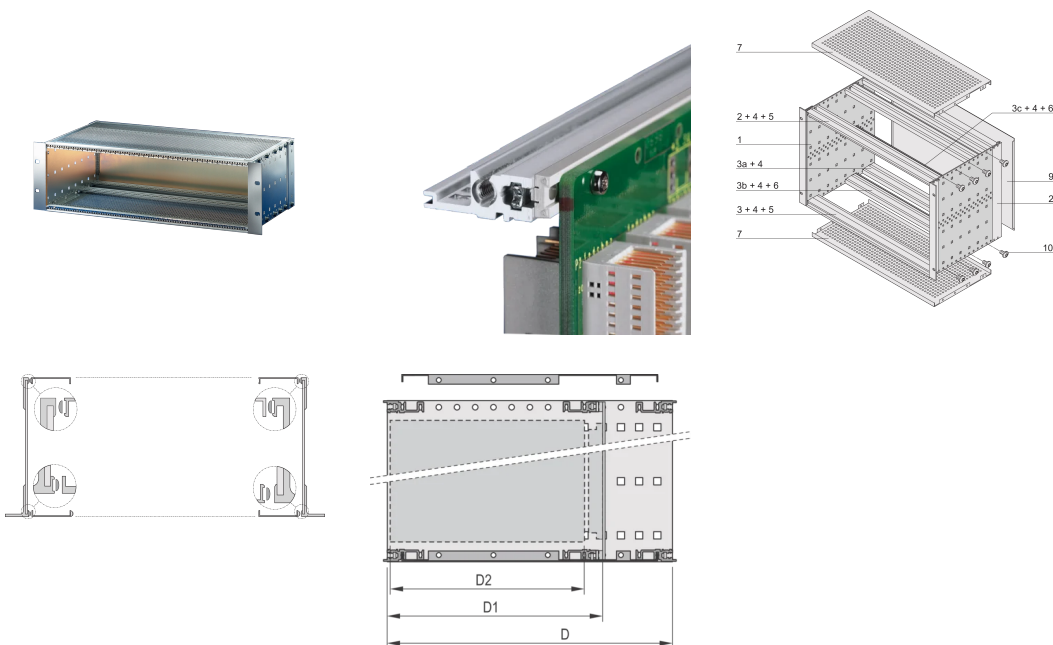

EuropacPRO 19" Subrack Kit for Backplane, Heavy, Shielded, 6 U, 355 mm

CATALOG NUMBER

24563-474

EMC Shielded subrack for backplane mounting, heavy version with tox welded side panels.

CERTIFICATIONS

FEATURES

Subrack with side panel type H ("Heavy"), 19" bracket is firmly fixed to side panel (tox-cold welded)

Modifications such as cutouts, different finishes or dimensions available

Supplied as space-saving flat-pack

Aluminum construction

Horizontal rail type "Heavy"

Rear horizontal rail for backplane mounting with insulation strip

EMC of approximately 40 dB at 1 GHz, 30 dB at 2 GHz, assuming that the front is covered with shielded front panels, testing in accordance with VG 95373 part 15

Internal and external dimensions in accordance with: IEC 60297-3-100, -101, IEEE 1101.1

Shock and vibration tested to the German "Bahn" standards BN 411002, BN 411003

IP 20, in accordance with IEC 60529